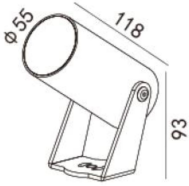

# Marzana S - LED spotlight 55 mm

230 V AC - stainless steel shield - IP66

- dimmable, high-quality LED spotlight for outdoor use
- robust housing made of aluminum, powder-coated gray
- color temperature: 3000 K, others on request with MOQ 100 pieces
- standard narrow and wide beam; other beam angles on request with MOQ 100 pieces
- easy installation by direct connection to 230 V AC on dimmable power supply unit
- including 2 m connection cable: 3 pole
- 120° pivotable and 360° rotatable
- protection class IP 66: complete protection against contact and dust; protection against strong water jet from any direction

## FURTHER DATA

|                             | 62023021 | 62023038                           |
|-----------------------------|----------|------------------------------------|
| Length                      |          | 118 mm                             |
| Height                      |          | 93 mm                              |
| Diameter                    |          | 55 mm                              |
| Type of protection          |          | IP 66                              |
| Indoor/Outdoor              |          | Outdoor                            |
| Material                    |          | aluminium                          |
| Finish                      |          | powder-coated                      |
| Colour                      |          | anthrazitgrau RAL7016              |
| Cable termination           |          | 2m cable with free wire ends       |
| Max. temperature Tc         |          | 85 ° C                             |
| Max. ambient temperature Ta |          | -20 ° C ~ +40 ° C                  |
| Lifetime L90                |          | 60.000 h                           |
| Remarks                     |          | Verbindungsschrauben aus Edelstahl |

## DIMENSIONED DRAWING