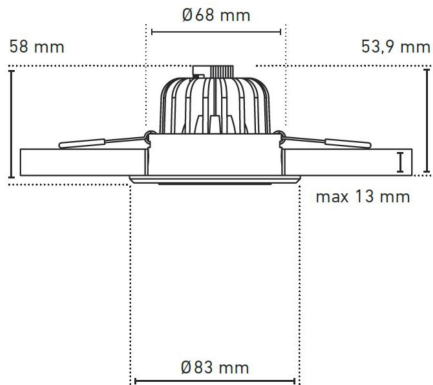

DIMENSIONED DRAWING

The guarantee period for the product is 3 years and begins on the day of shipment.

Reference is the date of the delivery bill. The guarantee period may differ for accessories.