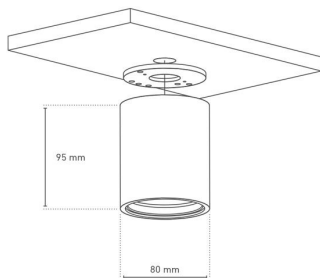

FURTHER DATA

	62407515	62407526	62407527	62407533	62407615	62407626	62407627	62407633
Height	95 mm							
Diameter	80 mm							
Type of protection	IP 40							
Cable length	300 mm							
Connection	Connector							
Max. temperature Tc	75 ° C							
Max. ambient temperature Ta	40 ° C							
	62407715	62407726	62407727	62407733	62407815	62407826	62407827	62407833
Height	95 mm							
Diameter	80 mm							
Type of protection	IP 40							
Cable length	300 mm							
Connection	Connector							
Max. temperature Tc	75 ° C							
Max. ambient temperature Ta	40 ° C							

DIMENSIONED DRAWING

The guarantee period for the product is 3 years and begins on the day of shipment.

Reference is the date of the delivery bill. The guarantee period may differ for accessories.