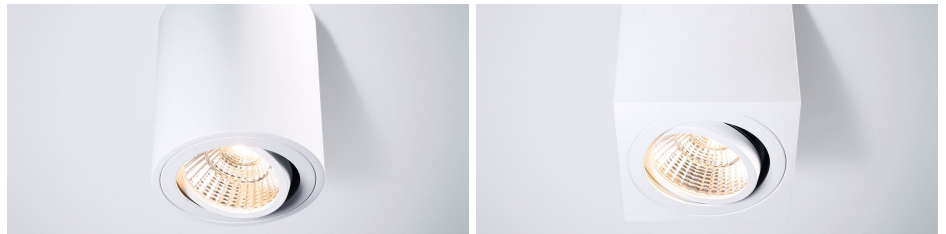

# TRIESTE surface-mounted downlight Controlled White CV

- dimmable downlight series consisting of surface-mounted luminaires
- puristic design in matt signal white, available in round or rectangular form
- ideal for interior illumination in hotels, restaurants, bars or public buildings
- adjustable color temperature from 2700 K to 5000 K; HCL-Ready
- CV version: easily combinable with LED strips in a lighting system by using the same power supply
- available as CC version on request

## LIGHT DATA

	62407330	62408330
Typ. color temperature	2700 K~5000 K	
Light color	warm white~cold white	
Typ. luminous flux	1620 lm	
Efficiency	113 lm/W	
Energy efficiency class	A+	
Typ. color rendering index	80	
SDCM MacAdam	3	
Beam angle	38 °	
Remarks	dimmable	