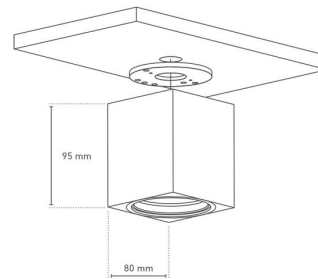

FURTHER DATA

	62407330
Height	95 mm
Diameter	80 mm
Type of protection	IP 40
Cable length	300 mm
Max. temperature Tc	75 ° C
Max. ambient temperature Ta	40 ° C
	62408330
Length	80 mm
Width	80 mm
Height	95 mm
Type of protection	IP 40
Cable length	300 mm
Max. temperature Tc	75 ° C
Max. ambient temperature Ta	40 ° C

DIMENSIONED DRAWING

The guarantee period for the product is 3 years and begins on the day of shipment.

Reference is the date of the delivery bill. The guarantee period may differ for accessories.