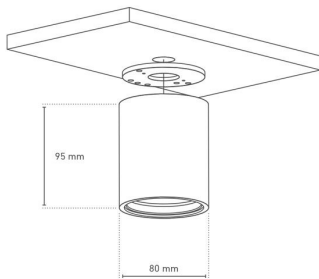

FURTHER DATA

	62407330
Height	95 mm
Diameter	80 mm
Type of protection	IP 40
Cable length	300 mm
Max. temperature Tc	75 ° C
Max. ambient temperature Ta	40 ° C
	62408330
Length	80 mm
Width	80 mm
Height	95 mm
Type of protection	IP 40
Cable length	300 mm
Max. temperature Tc	75 ° C
Max. ambient temperature Ta	40 ° C

DIMENSIONED DRAWING

The guarantee period for the product is 3 years and begins on the day of shipment.

Reference is the date of the delivery bill. The guarantee period may differ for accessories.