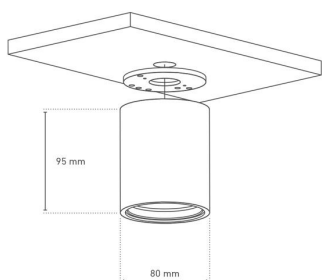

FURTHER DATA

	62407330
Height	95 mm
Diameter	80 mm
Type of protection	IP 40
Cable length	300 mm
Max. temperature Tc	75 ° C
Max. ambient temperature Ta	40 ° C
	62408330
Length	80 mm
Width	80 mm
Height	95 mm
Type of protection	IP 40
Cable length	300 mm
Max. temperature Tc	75 ° C
Max. ambient temperature Ta	40 ° C

DIMENSIONED DRAWING

The guarantee period for the product is 3 years and begins on the day of shipment.

Reference is the date of the delivery bill. The guarantee period may differ for accessories.