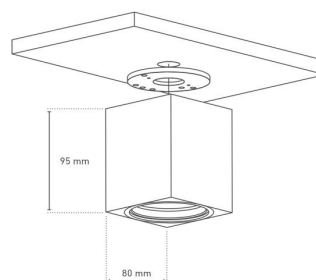

FURTHER DATA

	62407330
Height	95 mm
Diameter	80 mm
Type of protection	IP 40
Cable length	300 mm
Max. temperature Tc	75 ° C
Max. ambient temperature Ta	40 ° C
	62408330
Length	80 mm
Width	80 mm
Height	95 mm
Type of protection	IP 40
Cable length	300 mm
Max. temperature Tc	75 ° C
Max. ambient temperature Ta	40 ° C

DIMENSIONED DRAWING

The guarantee period for the product is 3 years and begins on the day of shipment.

Reference is the date of the delivery bill. The guarantee period may differ for accessories.