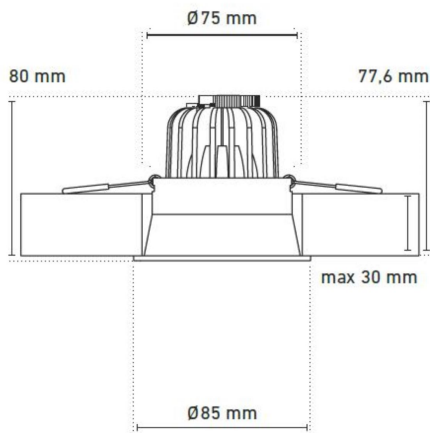

DIMENSIONED DRAWING

The guarantee period for the product is 3 years and begins on the day of shipment.

Reference is the date of the delivery bill. The guarantee period may differ for accessories.