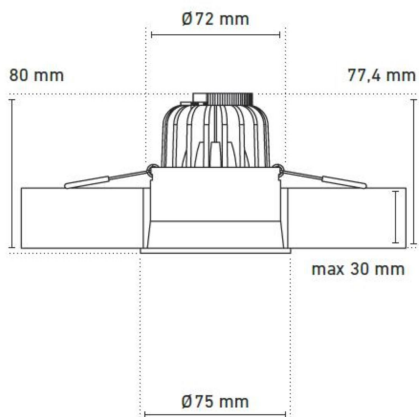

DIMENSIONED DRAWING

The guarantee period for the product is 3 years and begins on the day of shipment.

Reference is the date of the delivery bill. The guarantee period may differ for accessories.