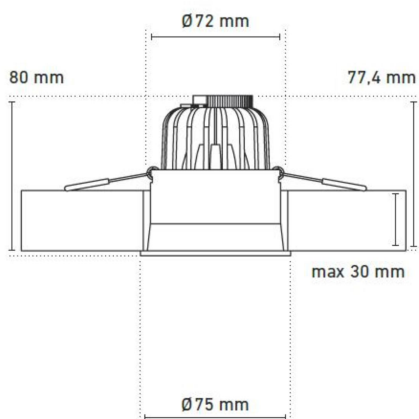

FURTHER DATA

	62412515
Height	80 mm
Diameter	75 mm
Mounting diameter	72 mm
Type of protection	IP 40
Cable length	300 mm
Connection	Connector
Max. temperature Tc	75 ° C
Max. ambient temperature Ta	40 ° C

DIMENSIONED DRAWING

The guarantee period for the product is 3 years and begins on the day of shipment.

Reference is the date of the delivery bill. The guarantee period may differ for accessories.