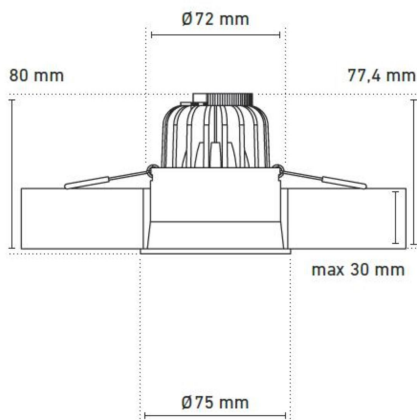

FURTHER DATA

	62412115	62412126	62412127	62412133
Height			80 mm	
Diameter			75 mm	
Mounting diameter			72 mm	
Type of protection			IP 40	
Cable length			300 mm	
Connection			free wire ends	
Max. temperature Tc			75 ° C	
Max. ambient temperature Ta			40 ° C	

DIMENSIONED DRAWING

The guarantee period for the product is 3 years and begins on the day of shipment.

Reference is the date of the delivery bill. The guarantee period may differ for accessories.