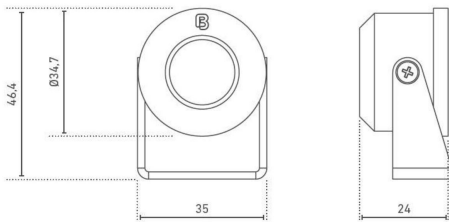

DIMENSIONED DRAWING

NOTE

In the case of series-produced items, the dimensions, weights and designs specified in catalogs etc. are subject to standard commercial and reasonable tolerances of series production. These deviations do not constitute a defect. Even minor deviations in size, color and surface as well as technical modifications shall not be considered a defect. Warranted properties shall only apply if they have been confirmed by us in writing.

The guarantee period for the product is 5 years and begins on the day of shipment.

Reference is the date of the delivery bill. The guarantee period may differ for accessories.