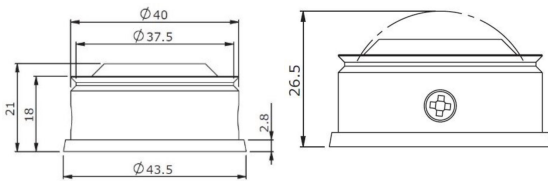

FURTHER DATA

	62514015
Height	21 mm
Diameter	43,5 mm
Mounting diameter	40 mm
Type of protection	IP 20
Material	Aluminium
Finish	anodised
Cable length	1000 mm
Connection	Connector
Max. temperature Tc	70 ° C

DIMENSIONED DRAWING

NOTE

In the case of series-produced items, the dimensions, weights and designs specified in catalogs etc. are subject to standard commercial and reasonable tolerances of series production. These deviations do not constitute a defect. Even minor deviations in size, color and surface as well as technical modifications shall not be considered a defect. Warranted properties shall only apply if they have been confirmed by us in writing.

The guarantee period for the product is 5 years and begins on the day of shipment.

Reference is the date of the delivery bill. The guarantee period may differ for accessories.