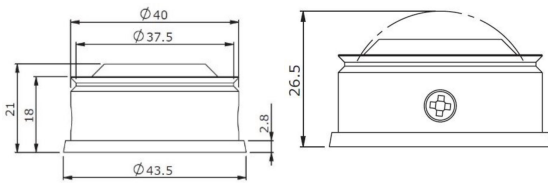

FURTHER DATA

	62514115
Height	21 mm
Diameter	43,5 mm
Mounting diameter	40 mm
Type of protection	IP 20
Material	Aluminium
Finish	anodised
Cable length	1000 mm
Connection	free wire ends
Max. temperature Tc	70 ° C

DIMENSIONED DRAWING

NOTE

In the case of series-produced items, the dimensions, weights and designs specified in catalogs etc. are subject to standard commercial and reasonable tolerances of series production. These deviations do not constitute a defect. Even minor deviations in size, color and surface as well as technical modifications shall not be considered a defect. Warranted properties shall only apply if they have been confirmed by us in writing.

The guarantee period for the product is 5 years and begins on the day of shipment.

Reference is the date of the delivery bill. The guarantee period may differ for accessories.