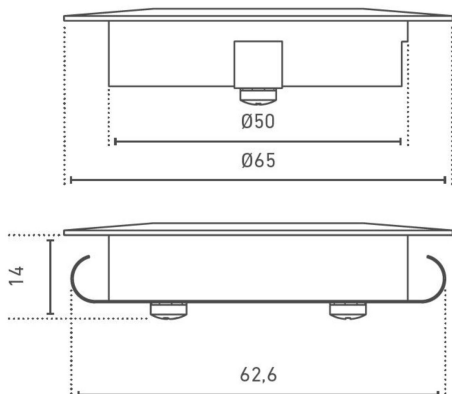

DIMENSIONED DRAWING

NOTE

In the case of series-produced items, the dimensions, weights and designs specified in catalogs etc. are subject to standard commercial and reasonable tolerances of series production. These deviations do not constitute a defect. Even minor deviations in size, color and surface as well as technical modifications shall not be considered a defect. Warranted properties shall only apply if they have been confirmed by us in writing.