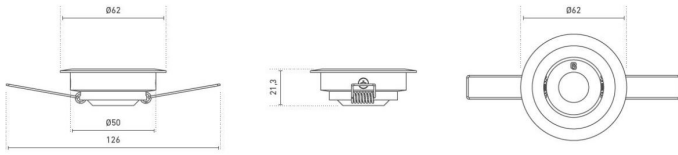

DIMENSIONED DRAWING

NOTE

In the case of series-produced items, the dimensions, weights and designs specified in catalogs etc. are subject to standard commercial and reasonable tolerances of series production. These deviations do not constitute a defect. Even minor deviations in size, color and surface as well as technical modifications shall not be considered a defect. Warranted properties shall only apply if they have been confirmed by us in writing.

The guarantee period for the product is 5 years and begins on the day of shipment.

Reference is the date of the delivery bill. The guarantee period may differ for accessories.