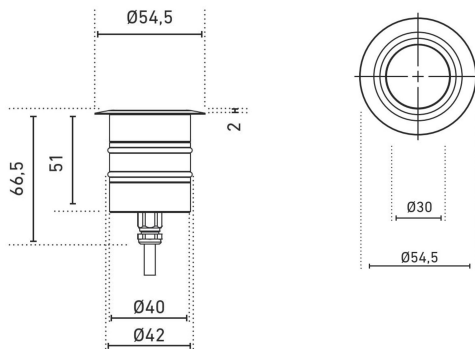

## LIGHT DATA

	62723125	62723625	62743125	62743625
Material shield	304 stainless steel		316L stainless steel, brushed	
Light color	RGB	RGBW	RGB	RGBW
Typ. luminous flux	145 lm	225 lm	145 lm	225 lm
Efficiency	48 lm/W	55 lm/W	48 lm/W	55 lm/W
Energy efficiency class	A+			
Beam angle	25 °			

## FURTHER DATA

	62723125	62723625	62743125	62743625
Height			51 mm	
Mounting diameter			40 mm	
Diameter			54,5 mm	
Type of protection			IP 67	
Material			Aluminium	
Material shield		304 stainless steel		316L stainless steel, brushed
Cable termination			5m cable with free wire ends	
Load capacity			500 kg	
Remarks			mit integrierter Membran zur Vermeidung von Betauung	

## DIMENSIONED DRAWING

## ACCESSORIES

	62700121
Description	aluminum ground mounting sleeve for Pisa
Material	Aluminium
Height	120 mm
Mounting diameter	45 mm
Remark	Also usable in concrete or screed. To be shortened at the notches.