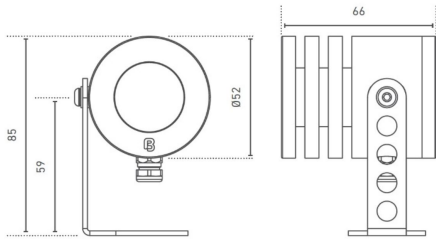

Please observe the installation and safety instructions at <https://www.barthelme.de/content/en/manuals.aspx> !

LIGHT DATA

	692931251	692936251
Light color	RGB	RGBW
Typ. luminous flux	102 lm	160 lm
Efficiency	34 lm/W	39 lm/W
Energy efficiency class	A	
Beam angle	25 °	

POWER DATA

	692931251	692936251
Operating voltage		
Operating voltage		
Constant current	3x350 mA	4x350 mA
Typ. power	3 W	4,1 W

FURTHER DATA

	692931251	692936251
Length	66 mm	
Height	85 mm	
Diameter	52 mm	
Type of protection	IP 67	
Cable termination	5m cable with free wire ends	
Lifetime estimation	> 60.000 h	

DIMENSIONED DRAWING

ACCESSORIES

	62700050
Description	ground spike, stainless steel 304, incl. screws for attaching the luminaire to the ground spike
Material	304 stainless steel
Length	33 mm
Width	33 mm
Height	172 mm