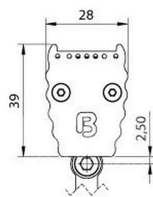

# BERgamo HP

Linear Luminaire - anodised aluminium - Light colour white -  
Length 336mm - Indoor

- elegant wallwasher with high lumen output for indoor and outdoor architectural area illumination
- seamless and shadowless alignment possible, several luminaires operable with one controller
- Impact resistance: IK10
- Temperature monitoring. Automatic dimming of the LEDs in the case of overheating to protect from damage
- anodised aluminium housing, coloured eloxal on request
- indoor: optionally with a straight plastic cover – with or without glare shield - or with a half-round cover for special protection against dust and dirt

## LATERAL VIEW OF THE THREE VARIETIES

## FURTHER DATA

	64332617	64332626	64332637	64332655	64332817	64332826	64332837	64332855	64333317	64333326	64333337	64333355
Material	Aluminium											
Finish	anodised											
Color of material	aluminium eloxiert											
Type of protection	IP 30											
Indoor/Outdoor	Indoor											
Umgebungstemperatur Ta max	55 ° C											
Length	336 mm											
Width	28 mm											
Height	39 mm											
Weight	350 gr											
Cable length/cable finishing	5m cable with free wire ends											
Remarks	Stoßfestigkeitsgrad: IK10 ohne Haltebügel und Ausleger											

## ACCESSORIES

	62399487	62399488	62399489
Description	mounting bracket standard, for mounting in ceiling and floor, incl. 2 screws and 2 dowels, distance to wall 15 mm	cantilever arm, for mounting on walls, incl. 2 screws and 2 dowels, distance to wall 65 mm	cantilever arm long, for mounting on walls, incl. 2 screws and 2 dowels, distance to wall 201 mm
Material	304 stainless steel		
Length	73,7 mm	71,4 mm	206,3 mm
Width	58 mm		
Height	20,4 mm	55,5 mm	85,5 mm
Remarks	Mounting bracket V2A steel, nylon dowel, spacer sleeve brass nickel plated, screws, washers, snorkel washer, nut		