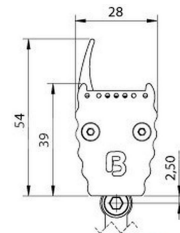

# BERgamo HP

Linear Luminaire - anodised aluminium - Light colour white -  
Length 336mm - Indoor

- elegant wallwasher with high lumen output for indoor and outdoor architectural area illumination
- seamless and shadowless alignment possible, several luminaires operable with one controller
- Impact resistance: IK10
- Temperature monitoring. Automatic dimming of the LEDs in the case of overheating to protect from damage
- anodised aluminium housing, coloured eloxal on request
- indoor: optionally with a straight plastic cover – with or without glare shield - or with a half-round cover for special protection against dust and dirt

## LATERAL VIEW OF THE THREE VARIETIES

## FURTHER DATA

	64332617	64332626	64332637	64332655	64332817	64332826	64332837	64332855	64333317	64333326	64333337	64333355
Material	Aluminium											
Finish	anodised											
Color of material	aluminium eloxiert											
Type of protection	IP 30											
Indoor/Outdoor	Indoor											
Umgebungstemperatur Ta max	55 ° C											
Length	336 mm											
Width	28 mm											
Height	39 mm											
Weight	350 gr											
Cable length/cable finishing	5m cable with free wire ends											
Remarks	Stoßfestigkeitsgrad: IK10 ohne Haltebügel und Ausleger											

## ACCESSORIES

	62399487	62399488	62399489
Description	mounting bracket standard, for mounting in ceiling and floor, incl. 2 screws and 2 dowels, distance to wall 15 mm	cantilever arm, for mounting on walls, incl. 2 screws and 2 dowels, distance to wall 65 mm	cantilever arm long, for mounting on walls, incl. 2 screws and 2 dowels, distance to wall 201 mm
Material	304 stainless steel		
Length	73,7 mm	71,4 mm	206,3 mm
Width	58 mm		
Height	20,4 mm	55,5 mm	85,5 mm
Remarks	Mounting bracket V2A steel, nylon dowel, spacer sleeve brass nickel plated, screws, washers, snorkel washer, nut		