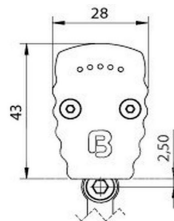

# BERgamo HP

Linear Luminaire - anodised aluminium - Light colour white -  
Length 336mm - Indoor

- elegant wallwasher with high lumen output for indoor and outdoor architectural area illumination
- seamless and shadowless alignment possible, several luminaires operable with one controller
- Impact resistance: IK10
- Temperature monitoring. Automatic dimming of the LEDs in the case of overheating to protect from damage
- anodised aluminium housing, coloured eloxal on request
- indoor: optionally with a straight plastic cover – with or without glare shield - or with a half-round cover for special protection against dust and dirt

## LATERAL VIEW OF THE THREE VARIETIES

## FURTHER DATA

	64332617	64332626	64332637	64332655	64332817	64332826	64332837	64332855	64333317	64333326	64333337	64333355
Material	Aluminium											
Finish	anodised											
Color of material	aluminium eloxiert											
Type of protection	IP 30											
Indoor/Outdoor	Indoor											
Umgebungstemperatur Ta max	55 ° C											
Length	336 mm											
Width	28 mm											
Height	39 mm											
Weight	350 gr											
Cable length/cable finishing	5m cable with free wire ends											
Remarks	Stoßfestigkeitsgrad: IK10 ohne Haltebügel und Ausleger											

## ACCESSORIES

	62399487	62399488	62399489
Description	mounting bracket standard, for mounting in ceiling and floor, incl. 2 screws and 2 dowels, distance to wall 15 mm	cantilever arm, for mounting on walls, incl. 2 screws and 2 dowels, distance to wall 65 mm	cantilever arm long, for mounting on walls, incl. 2 screws and 2 dowels, distance to wall 201 mm
Material	304 stainless steel		
Length	73,7 mm	71,4 mm	206,3 mm
Width	58 mm		
Height	20,4 mm	55,5 mm	85,5 mm
Remarks	Mounting bracket V2A steel, nylon dowel, spacer sleeve brass nickel plated, screws, washers, snorkel washer, nut		