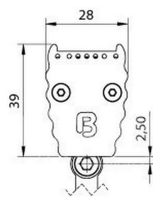

# BERgamo HP

Linear Luminaire - anodised aluminium - Light colour white -  
 Length 666mm - Indoor

- elegant wallwasher with high lumen output for indoor and outdoor architectural area illumination
- seamless and shadowless alignment possible, several luminaires operable with one controller
- Impact resistance: IK10
- Temperature monitoring. Automatic dimming of the LEDs in the case of overheating to protect from damage
- anodised aluminium housing, coloured eloxal on request
- indoor: optionally with a straight plastic cover – with or without glare shield - or with a half-round cover for special protection against dust and dirt

## LATERAL VIEW OF THE THREE VARIETIES

## FURTHER DATA

	64662617	64662626	64662637	64662655	64662817	64662826	64662837	64662855	64663317	64663326	64663337	64663355
Material	Aluminium											
Finish	anodised											
Color of material	aluminium eloxiert											
Type of protection	IP 30											
Indoor/Outdoor	Indoor											
Umgebungstemperatur Ta max	55 ° C											
Length	666 mm											
Width	28 mm											
Height	39 mm											
Weight	700 gr											
Cable length/cable finishing	5m cable with free wire ends											
Remarks	Impact resistance: IK10 without mounting bracket and cantilever arm											

## ACCESSORIES

	62399487	62399488	62399489
Description	mounting bracket standard, for mounting in ceiling and floor, incl. 2 screws and 2 dowels, distance to wall 15 mm	cantilever arm, for mounting on walls, incl. 2 screws and 2 dowels, distance to wall 65 mm	cantilever arm long, for mounting on walls, incl. 2 screws and 2 dowels, distance to wall 201 mm
Material	304 stainless steel		
Length	73,7 mm	71,4 mm	206,3 mm
Width	58 mm		
Height	20,4 mm	55,5 mm	85,5 mm
Remarks	Mounting bracket V2A steel, nylon dowel, spacer sleeve brass nickel plated, screws, washers, snorkel washer, nut		