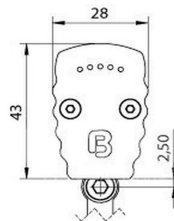

# BERgamo HP

Linear Luminaire - anodised aluminium - Light colour white -  
 Length 666mm - Indoor

- elegant wallwasher with high lumen output for indoor and outdoor architectural area illumination
- seamless and shadowless alignment possible, several luminaires operable with one controller
- Impact resistance: IK10
- Temperature monitoring. Automatic dimming of the LEDs in the case of overheating to protect from damage
- anodised aluminium housing, coloured eloxal on request
- indoor: optionally with a straight plastic cover – with or without glare shield - or with a half-round cover for special protection against dust and dirt

## LATERAL VIEW OF THE THREE VARIETIES

## FURTHER DATA

	64662617	64662626	64662637	64662655	64662817	64662826	64662837	64662855	64663317	64663326	64663337	64663355
Material	Aluminium											
Finish	anodised											
Color of material	aluminium eloxiert											
Type of protection	IP 30											
Indoor/Outdoor	Indoor											
Umgebungstemperatur Ta max	55 ° C											
Length	666 mm											
Width	28 mm											
Height	39 mm											
Weight	700 gr											
Cable length/cable finishing	5m cable with free wire ends											
Remarks	Impact resistance: IK10 without mounting bracket and cantilever arm											

## ACCESSORIES

	62399487	62399488	62399489
Description	mounting bracket standard, for mounting in ceiling and floor, incl. 2 screws and 2 dowels, distance to wall 15 mm	cantilever arm, for mounting on walls, incl. 2 screws and 2 dowels, distance to wall 65 mm	cantilever arm long, for mounting on walls, incl. 2 screws and 2 dowels, distance to wall 201 mm
Material	304 stainless steel		
Length	73,7 mm	71,4 mm	206,3 mm
Width	58 mm		
Height	20,4 mm	55,5 mm	85,5 mm
Remarks	Mounting bracket V2A steel, nylon dowel, spacer sleeve brass nickel plated, screws, washers, snorkel washer, nut		