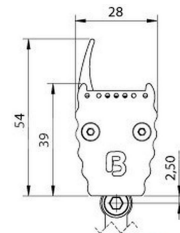

# BERgamo HP

Linear Luminaire - anodised aluminium - Light colour white -  
 Length 666mm - Indoor

- elegant wallwasher with high lumen output for indoor and outdoor architectural area illumination
- seamless and shadowless alignment possible, several luminaires operable with one controller
- Impact resistance: IK10
- Temperature monitoring. Automatic dimming of the LEDs in the case of overheating to protect from damage
- anodised aluminium housing, coloured eloxal on request
- indoor: optionally with a straight plastic cover – with or without glare shield - or with a half-round cover for special protection against dust and dirt

## LATERAL VIEW OF THE THREE VARIETIES

## FURTHER DATA

	64662617	64662626	64662637	64662655	64662817	64662826	64662837	64662855	64663317	64663326	64663337	64663355
Material	Aluminium											
Finish	anodised											
Color of material	aluminium eloxiert											
Type of protection	IP 30											
Indoor/Outdoor	Indoor											
Umgebungstemperatur Ta max	55 ° C											
Length	666 mm											
Width	28 mm											
Height	39 mm											
Weight	700 gr											
Cable length/cable finishing	5m cable with free wire ends											
Remarks	Impact resistance: IK10 without mounting bracket and cantilever arm											

## ACCESSORIES

	62399487	62399488	62399489
Description	mounting bracket standard, for mounting in ceiling and floor, incl. 2 screws and 2 dowels, distance to wall 15 mm	cantilever arm, for mounting on walls, incl. 2 screws and 2 dowels, distance to wall 65 mm	cantilever arm long, for mounting on walls, incl. 2 screws and 2 dowels, distance to wall 201 mm
Material	304 stainless steel		
Length	73,7 mm	71,4 mm	206,3 mm
Width	58 mm		
Height	20,4 mm	55,5 mm	85,5 mm
Remarks	Mounting bracket V2A steel, nylon dowel, spacer sleeve brass nickel plated, screws, washers, snorkel washer, nut		