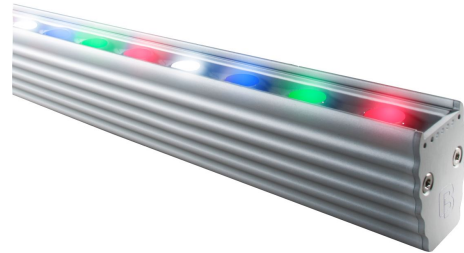

BERgamo 1.2 - Wallwasher 336 mm - Indoor

Anodised aluminium - RGBW - 3 beam angles

- Elegant wallwasher with high luminous efficacy for architectural area lighting indoors
- Seamless and shadowless stringing possible, several luminaires can be operated with one control unit
- 4-channel linear luminaire, equipped with power LEDs
- rich colours for atmospheric façade lighting
- Indoor: with straight plastic cover - with or without glare protection
- incl. 5 m connection cable with free wire ends

SIDE VIEW OF THE 2 AVAILABLE VARIANTS (WITH CONNECTION CABLE)

LIGHT DATA

| | 623336172 | 623336352 | 623336502 | 633336172 | 633336352 | 633336502 |
|-------------------------------|--|-----------|-----------|-------------------|-----------|-----------|
| Version | without glare shield with straight cover | | | with glare shield | | |
| dimnable | dimmable | | | | | |
| Typ. color temperature | 4000 K | | | | | |
| Light color | RGBW | | | | | |
| LED beam angle | 17 ° | 35 ° | 50x15 ° | 17 ° | 35 ° | 50x15 ° |
| Typ. luminous flux | 1550 lm | | | | | |
| Efficiency | 53 lm/W | | | | | |
| Number of LEDs | 12 | | | | | |

FURTHER DATA

| | 623336172 | 633336172 |
|------------------------------|---|-----------|
| Material | aluminium | |
| Finish | anodised | |
| Color of material | aluminium anodised | |
| Type of protection | IP 30 | |
| Indoor/Outdoor | Indoor | |
| Ambient temperature Ta max | 55 ° C | |
| Length | 336 mm | |
| Width | 28 mm | |
| Height | 39 mm | 54 mm |
| Cable length/cable finishing | 5m cable with free wire ends | |
| Remarks | without mounting bracket and cantilever arm | |