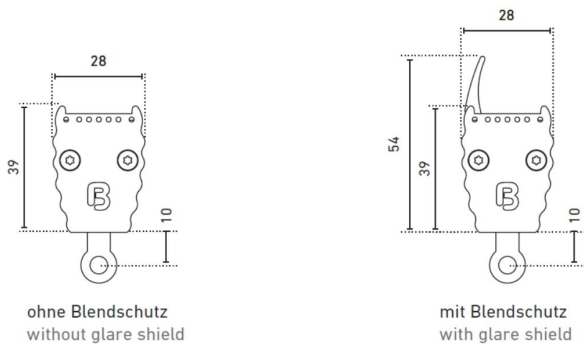

BERgamo 1.2 - Wallwasher 336 mm - Indoor

Anodised aluminium - RGBW - 3 beam angles

- Elegant wallwasher with high luminous efficacy for architectural area lighting indoors
- Seamless and shadowless stringing possible, several luminaires can be operated with one control unit
- 4-channel linear luminaire, equipped with power LEDs
- rich colours for atmospheric façade lighting
- Indoor: with straight plastic cover - with or without glare protection
- incl. 5 m connection cable with free wire ends

SIDE VIEW OF THE 2 AVAILABLE VARIANTS (WITH CONNECTION CABLE)

LIGHT DATA

| | 623336172 | 623336352 | 623336502 | 633336172 | 633336352 | 633336502 |
|-------------------------------|--|-----------|-----------|-------------------|-----------|-----------|
| Version | without glare shield with straight cover | | | with glare shield | | |
| dimnable | dimmable | | | | | |
| Typ. color temperature | 4000 K | | | | | |
| Light color | RGBW | | | | | |
| LED beam angle | 17 ° | 35 ° | 50x15 ° | 17 ° | 35 ° | 50x15 ° |
| Typ. luminous flux | 1550 lm | | | | | |
| Efficiency | 53 lm/W | | | | | |
| Number of LEDs | 12 | | | | | |

FURTHER DATA

| | 623336172 | 633336172 |
|------------------------------|---|-----------|
| Material | aluminium | |
| Finish | anodised | |
| Color of material | aluminium anodised | |
| Type of protection | IP 30 | |
| Indoor/Outdoor | Indoor | |
| Ambient temperature Ta max | 55 ° C | |
| Length | 336 mm | |
| Width | 28 mm | |
| Height | 39 mm | 54 mm |
| Cable length/cable finishing | 5m cable with free wire ends | |
| Remarks | without mounting bracket and cantilever arm | |