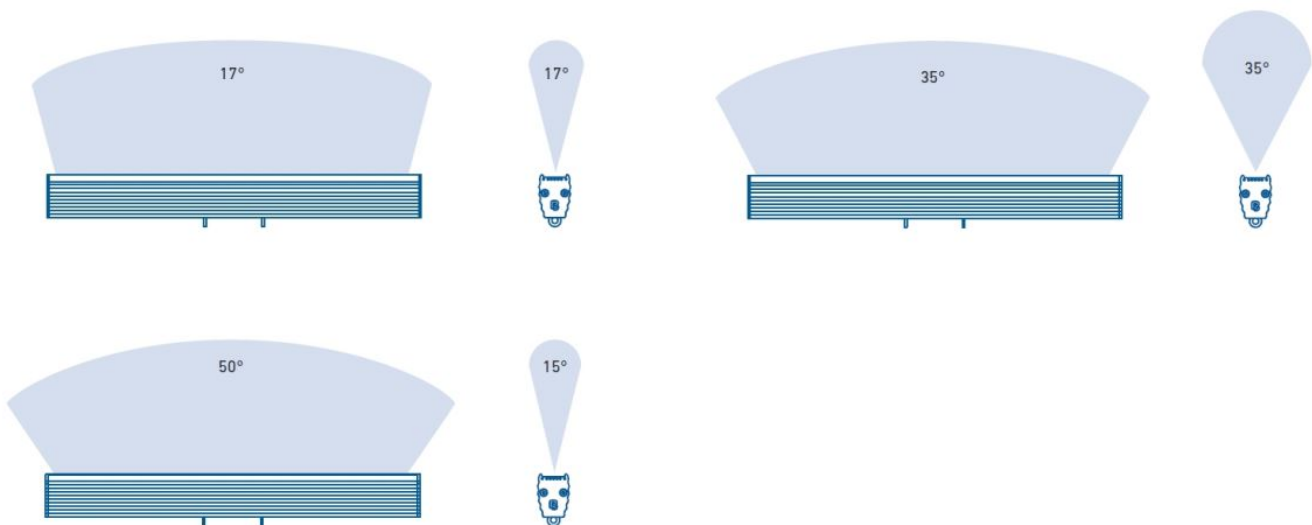

POWER DATA

	623336172
Constant voltage/Constant current	CC
Operating current	4x700 mA
Typ. power	29,5 W
Lifetime L70	>60000 h

FURTHER DATA

	623336172	633336172
Material	aluminium	
Finish	anodised	
Color of material	aluminium anodised	
Type of protection	IP 30	
Indoor/Outdoor	Indoor	
Ambient temperature Ta max	55 ° C	
Length	336 mm	
Width	28 mm	
Height	39 mm	54 mm
Cable length/cable finishing	5m cable with free wire ends	
Remarks	without mounting bracket and cantilever arm	

Note: The specifications under "Power data" and "Further data" apply to all respective variants.

BEAM ANGLE