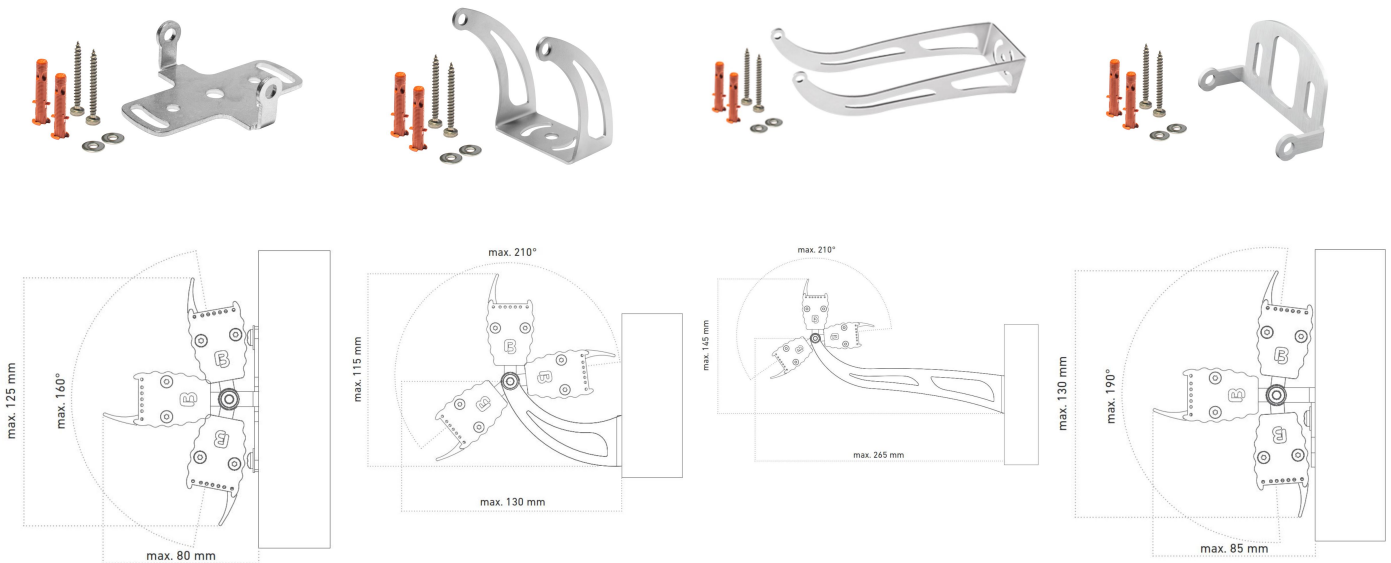

FURTHER DATA

| | 623336172 | 633336172 |
|------------------------------|---|-----------|
| Material | aluminium | |
| Finish | anodised | |
| Color of material | aluminium anodised | |
| Type of protection | IP 30 | |
| Indoor/Outdoor | Indoor | |
| Ambient temperature Ta max | 55 ° C | |
| Length | 336 mm | |
| Width | 28 mm | |
| Height | 39 mm | 54 mm |
| Cable length/cable finishing | 5m cable with free wire ends | |
| Remarks | without mounting bracket and cantilever arm | |

Note: The specifications under "Power data" and "Further data" apply to all respective variants.

BEAM ANGLE

ACCESSORIES

| | 62399487 | 62399488 | 62399489 | 62399490 |
|--------------------|---|--|--|---|
| Description | mounting bracket standard, for mounting in ceiling and floor, incl. 2 screws and 2 dowels, distance to wall 15 mm | cantilever arm, for mounting on walls, incl. 2 screws and 2 dowels, distance to wall 65 mm | cantilever arm long, for mounting on walls, incl. 2 screws and 2 dowels, distance to wall 201 mm | mounting bracket 90° Bergamo, incl. 2 screws and 2 dowels, distance to wall 20 mm |
| Material | 304 stainless steel | | | |
| Length | 73,7 mm | 71,4 mm | 206,3 mm | 40,6 mm |
| Width | 58 mm | | | |
| Height | 20,4 mm | 55,5 mm | 85,5 mm | 25,4 mm |
| Remarks | Mounting bracket V2A steel, nylon dowel, spacer sleeve brass nickel plated, screws, washers, snorkel washer, nut | | | |

Note: Please use two holders for a luminaire length of 996 mm.

NOTE

In the case of series-produced items, the dimensions, weights and designs specified in catalogs etc. are subject to standard commercial and reasonable tolerances of series production. These deviations do not constitute a defect. Even minor deviations in size, color and surface as well as technical modifications shall not be considered a defect. Warranted properties shall only apply if they have been confirmed by us in writing.