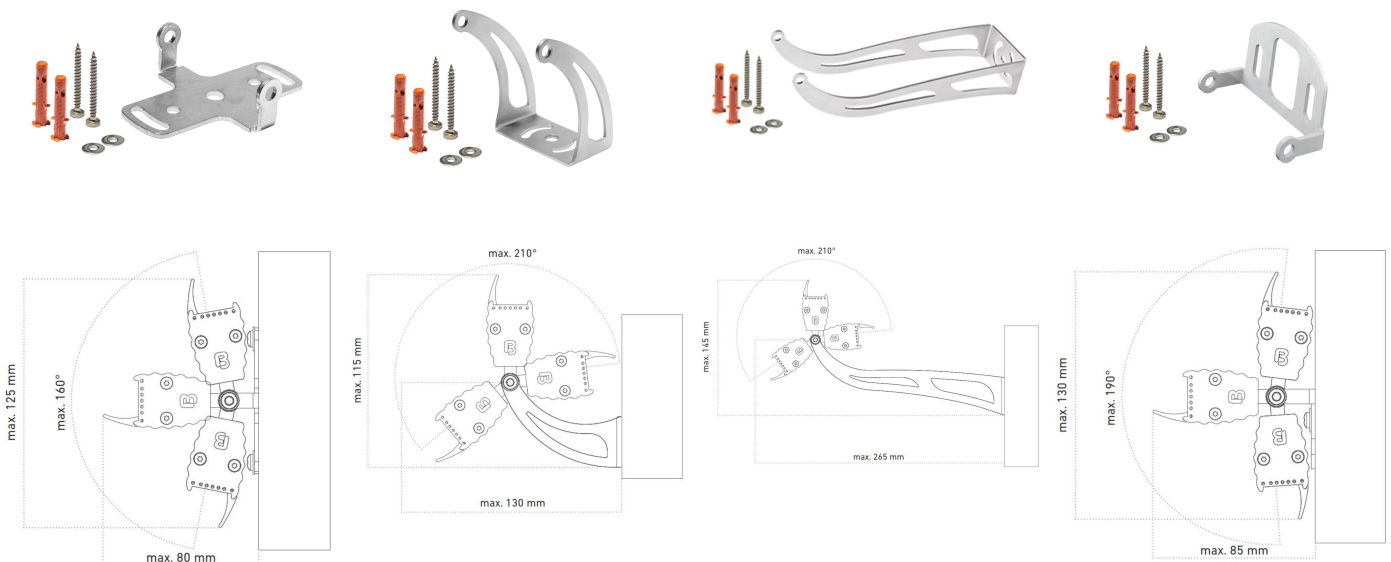

NOTE

In the case of series-produced items, the dimensions, weights and designs specified in catalogs etc. are subject to standard commercial and reasonable tolerances of series production. These deviations do not constitute a defect. Even minor deviations in size, color and surface as well as technical modifications shall not be considered a defect. Warranted properties shall only apply if they have been confirmed by us in writing.