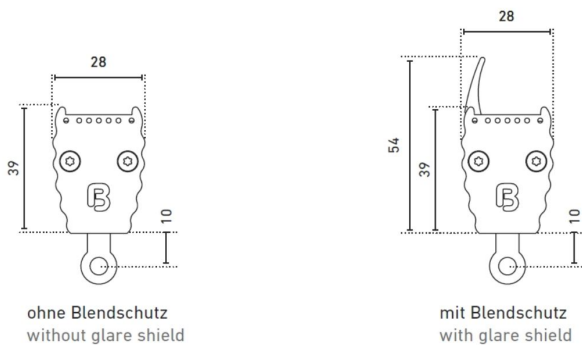

# BERgamo 1.2 - Wallwasher 666 mm - Outdoor

anodised aluminium - 3 white tones - 3 beam angles

- elegant wallwasher with high lumen output for indoor and outdoor architectural area illumination
- seamless and shadowless alignment possible, several luminaires operable with one controller
- temperature monitoring, automatic dimming of the LEDs in the case of overheating to protect from damage
- impact resistance: IK10 (without glare shield)
- anodised aluminium housing - coloured anodised on request
- outdoor luminaire with or without glare shield

## SIDE VIEW OF THE 2 AVAILABLE VARIANTS (WITH CONNECTION CABLE)

## FURTHER DATA

	626727172	636727172
Material	aluminium	
Finish	anodised	
Color of material	aluminium	
Type of protection	IP 67	
Indoor/Outdoor	Outdoor	
Ambient temperature Ta max	55 ° C	
Length	666 mm	
Width	28 mm	
Height	39 mm	54 mm
Weight	700 gr	780 gr
Cable length/cable finishing	5m cable with free wire ends	
Remarks	Impact resistance: IK10 without mounting bracket and cantilever arm	without mounting bracket and cantilever arm