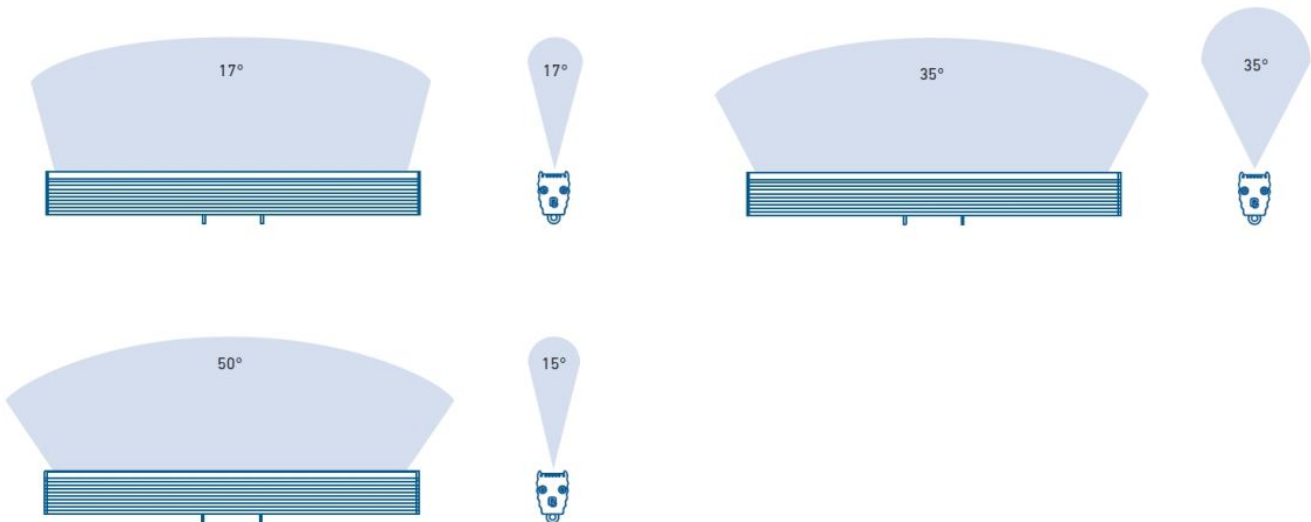

## LIGHT DATA

	636727172	636727352	636727502	636730172	636730352	636730502
<b>Version</b>	with glare shield					
<b>dimmmable</b>	dimmmable					
	626727172	626727352	626727502	626730172	626730352	626730502
<b>Version</b>	without glare shield with straight cover					
<b>Typ. color temperature</b>	2700 K			3000 K		
<b>Light color</b>	warm white			white		
<b>LED beam angle</b>	17 °	35 °	50x15 °	17 °	35 °	50x15 °
<b>Typ. luminous flux</b>	3560 lm			3760 lm		
<b>Efficiency</b>	99 lm/W			104 lm/W		
<b>EEC of installed light source(s)</b>	F					
<b>Typ. color rendering index</b>	83					
<b>SDCM MacAdam</b>	3					
<b>Number of LEDs</b>	24					

	636740172	636740352	636740502
Version	with glare shield		
dimnable	dimnable		
	626740172	626740352	626740502
Version	without glare shield with straight cover		
Typ. color temperature	4000 K		
Light color	cold white		
LED beam angle	17 °	35 °	50x15 °
Typ. luminous flux	3960 lm		
Efficiency	110 lm/W		
EEC of installed light source(s)	F		
Typ. color rendering index	83		
SDCM MacAdam	3		
Number of LEDs	24		

## FURTHER DATA

	626727172	636727172
Material	aluminium	
Finish	anodised	
Color of material	aluminium	
Type of protection	IP 67	
Indoor/Outdoor	Outdoor	
Ambient temperature Ta max	55 ° C	
Length	666 mm	
Width	28 mm	
Height	39 mm	54 mm
Weight	700 gr	780 gr
Cable length/cable finishing	5m cable with free wire ends	
Remarks	Impact resistance: IK10 without mounting bracket and cantilever arm	without mounting bracket and cantilever arm

## BEAM ANGLE