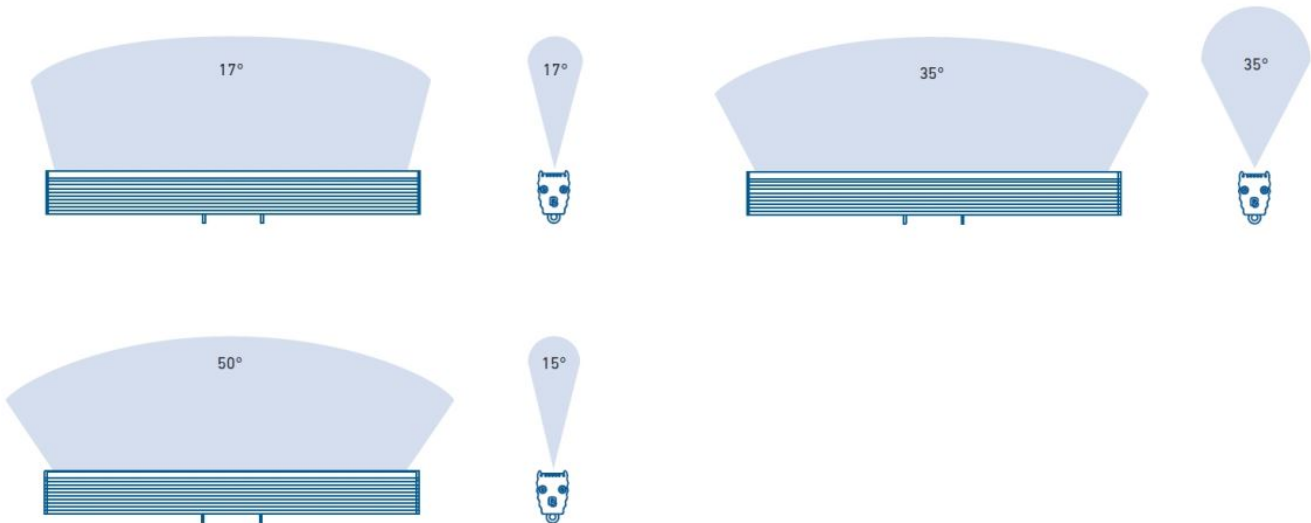

## LIGHT DATA

	629836172	629836352	629836502	639836172	639836352	639836502
<b>Version</b>	without glare shield with straight cover			with glare shield with straight cover		
<b>dimmable</b>	dimmable					
<b>Typ. color temperature</b>	4000 K					
<b>Light color</b>	RGBW					
<b>LED beam angle</b>	17 °	35 °	50x15 °	17 °	35 °	50x15 °
<b>Typ. luminous flux</b>	4650 lm					
<b>Efficiency</b>	53 lm/W					
<b>Number of LEDs</b>	36					

## FURTHER DATA

	629836172	639836172
Material	aluminium	
Finish	anodised	
Color of material	aluminium anodised	
Type of protection	IP 30	
Indoor/Outdoor	Indoor	
Ambient temperature Ta max	55 ° C	
Length	996 mm	
Width	28 mm	
Height	39 mm	54 mm
Weight	1100 gr	
Cable length/cable finishing	5m cable with free wire ends	
Remarks	without mounting bracket and cantilever arm	

## BEAM ANGLE