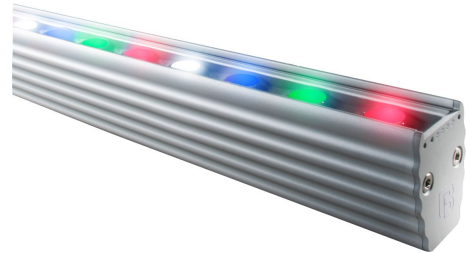

# BERgamo 1.2 - Wallwasher 996 mm - Indoor

Anodised aluminium - RGBW - 3 beam angles

- Elegant wallwasher with high luminous efficacy for architectural area lighting indoors
- Seamless and shadowless stringing possible, several luminaires can be operated with one control unit
- 4-channel linear luminaire, 700 mA per channel, equipped with power LEDs
- rich colours for atmospheric façade lighting
- Housing made of anodised aluminium
- Indoor: with straight plastic cover - with or without glare protection
- Available in three lengths with various optics
- incl. 5 m connection cable with free wire ends

## SIDE VIEW OF THE 2 AVAILABLE VARIANTS (WITH CONNECTION CABLE)

## LIGHT DATA

	629836172	629836352	629836502	639836172	639836352	639836502
<b>Version</b>	without glare shield with straight cover			with glare shield with straight cover		
<b>dimmable</b>	dimmable					
<b>Typ. color temperature</b>	4000 K					
<b>Light color</b>	RGBW					
<b>LED beam angle</b>	17 °	35 °	50x15 °	17 °	35 °	50x15 °
<b>Typ. luminous flux</b>	4650 lm					
<b>Efficiency</b>	53 lm/W					
<b>Number of LEDs</b>	36					

## FURTHER DATA

	629836172	639836172
Material	aluminium	
Finish	anodised	
Color of material	aluminium anodised	
Type of protection	IP 30	
Indoor/Outdoor	Indoor	
Ambient temperature Ta max	55 ° C	
Length	996 mm	
Width	28 mm	
Height	39 mm	54 mm
Weight	1100 gr	
Cable length/cable finishing	5m cable with free wire ends	
Remarks	without mounting bracket and cantilever arm	