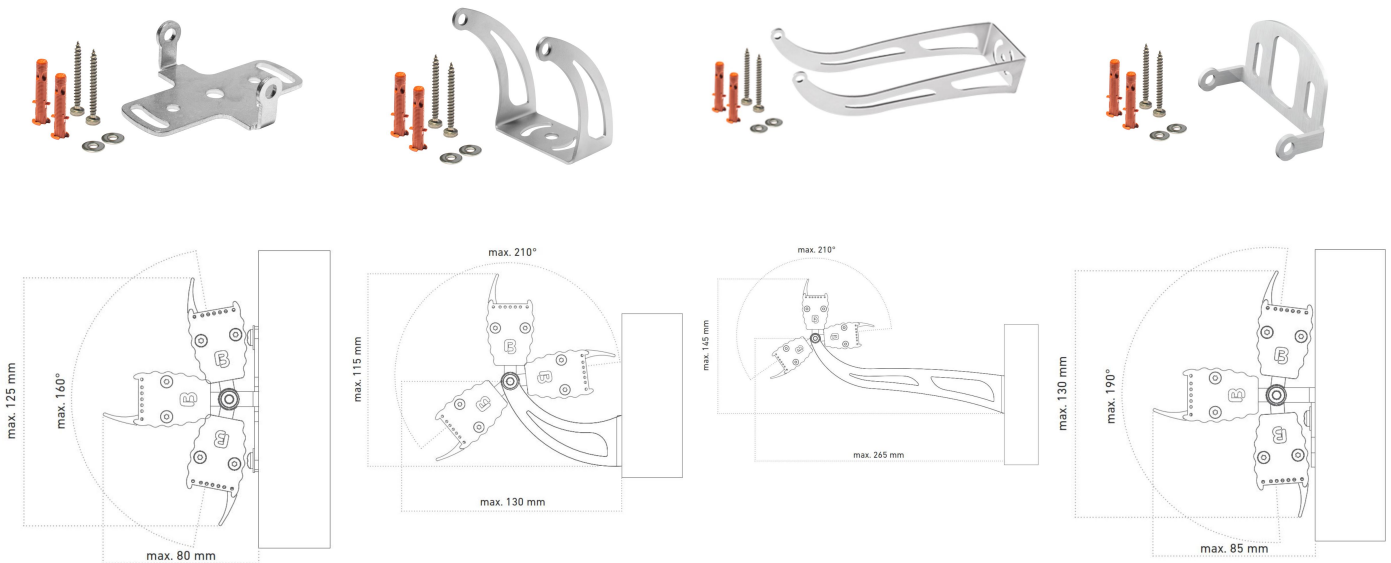

ACCESSORIES

	62399487	62399488	62399489	62399490
Description	mounting bracket standard, for mounting in ceiling and floor, incl. 2 screws and 2 dowels, distance to wall 15 mm	cantilever arm, for mounting on walls, incl. 2 screws and 2 dowels, distance to wall 65 mm	cantilever arm long, for mounting on walls, incl. 2 screws and 2 dowels, distance to wall 201 mm	mounting bracket 90° Bergamo, incl. 2 screws and 2 dowels, distance to wall 20 mm
Material	304 stainless steel			
Length	73,7 mm	71,4 mm	206,3 mm	40,6 mm
Width	58 mm			
Height	20,4 mm	55,5 mm	85,5 mm	25,4 mm
Remarks	Mounting bracket V2A steel, nylon dowel, spacer sleeve brass nickel plated, screws, washers, snorkel washer, nut			

Note: Please use two holders for a luminaire length of 996 mm.

NOTE

In the case of series-produced items, the dimensions, weights and designs specified in catalogs etc. are subject to standard commercial and reasonable tolerances of series production. These deviations do not constitute a defect. Even minor deviations in size, color and surface as well as technical modifications shall not be considered a defect. Warranted properties shall only apply if they have been confirmed by us in writing.

The guarantee period for the product is 5 years and begins on the day of shipment. Reference is the date of the delivery bill. The guarantee period may differ for accessories.