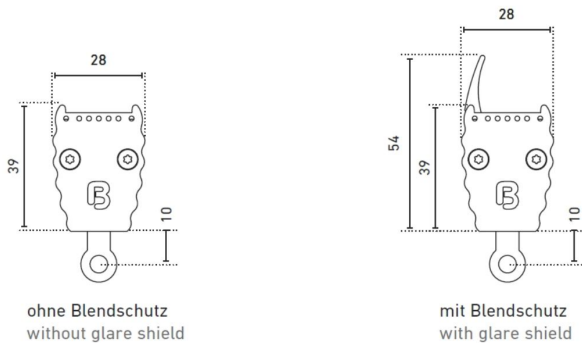

# BERgamo 1.2 - Wallwasher 996 mm - Indoor

Anodised aluminium - RGBW - 3 beam angles

- Elegant wallwasher with high luminous efficacy for architectural area lighting indoors
- Seamless and shadowless stringing possible, several luminaires can be operated with one control unit
- 4-channel linear luminaire, 700 mA per channel, equipped with power LEDs
- rich colours for atmospheric façade lighting
- Housing made of anodised aluminium
- Indoor: with straight plastic cover - with or without glare protection
- Available in three lengths with various optics
- incl. 5 m connection cable with free wire ends

## SIDE VIEW OF THE 2 AVAILABLE VARIANTS (WITH CONNECTION CABLE)

## LIGHT DATA

	629836172	629836352	629836502	639836172	639836352	639836502
<b>Version</b>	without glare shield with straight cover			with glare shield with straight cover		
<b>dimmable</b>	dimmable					
<b>Typ. color temperature</b>	4000 K					
<b>Light color</b>	RGBW					
<b>LED beam angle</b>	17 °	35 °	50x15 °	17 °	35 °	50x15 °
<b>Typ. luminous flux</b>	4650 lm					
<b>Efficiency</b>	53 lm/W					
<b>Number of LEDs</b>	36					

## FURTHER DATA

	629836172	639836172
Material	aluminium	
Finish	anodised	
Color of material	aluminium anodised	
Type of protection	IP 30	
Indoor/Outdoor	Indoor	
Ambient temperature Ta max	55 ° C	
Length	996 mm	
Width	28 mm	
Height	39 mm	54 mm
Weight	1100 gr	
Cable length/cable finishing	5m cable with free wire ends	
Remarks	without mounting bracket and cantilever arm	