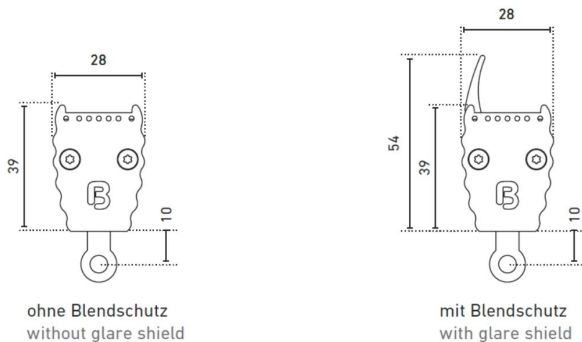

# BERgamo 1.2 - Wallwasher 996 mm - Indoor

### SIDE VIEW OF THE 2 AVAILABLE VARIANTS (WITH CONNECTION CABLE)

### LIGHT DATA

	639827172	639827352	639827502	639830172	639830352	639830502
Version	with glare shield with straight cover					
dimmmable	dimmmable					
	629827172	629827352	629827502	629830172	629830352	629830502
Version	without glare shield with straight cover					
Typ. color temperature	2700 K			3000 K		
Light color	warm white			white		
LED beam angle	17 °	35 °	50x15 °	17 °	35 °	50x15 °
Typ. luminous flux	5340 lm			5640 lm		
Efficiency	99 lm/W			104 lm/W		
EEC of installed light source(s)	F					
Typ. color rendering index	83					
SDCM MacAdam	3					
Number of LEDs	36					

## FURTHER DATA

	629827172	639827172
Material	aluminium	
Finish	anodised	
Color of material	aluminium	
Type of protection	IP 30	
Indoor/Outdoor	Indoor	
Ambient temperature Ta max	55 ° C	
Length	996 mm	
Width	28 mm	
Height	39 mm	54 mm
Weight	1100 gr	1230 gr
Cable length/cable finishing	5m cable with free wire ends	
Remarks	without mounting bracket and cantilever arm	