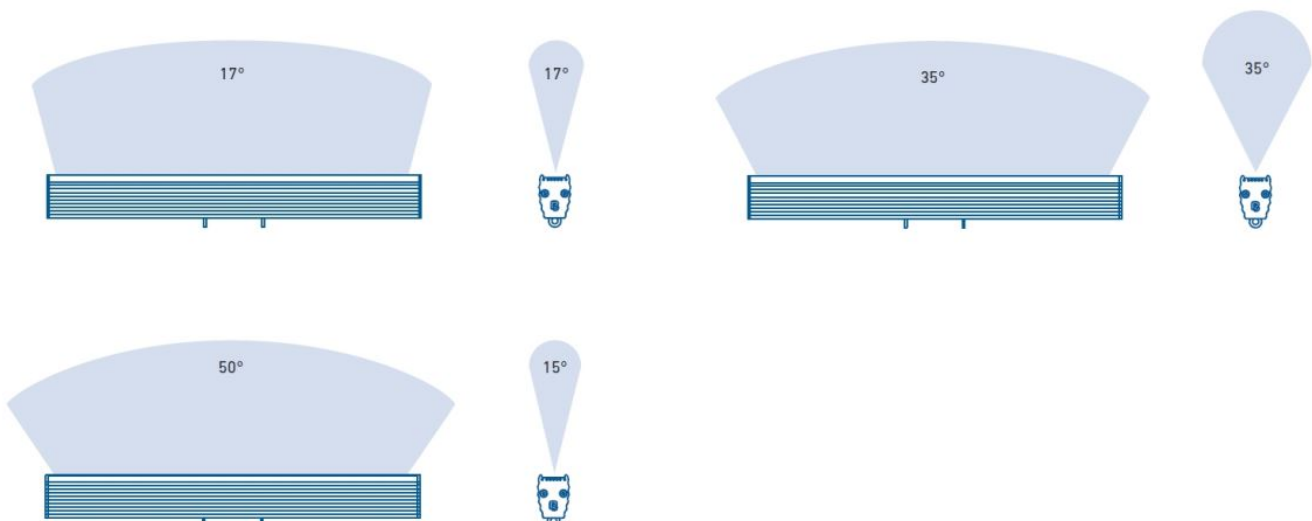

### LIGHT DATA

	639827172	639827352	639827502	639830172	639830352	639830502
Version	with glare shield with straight cover					
dimmmable	dimmmable					
	629827172	629827352	629827502	629830172	629830352	629830502
Version	without glare shield with straight cover					
Typ. color temperature	2700 K			3000 K		
Light color	warm white			white		
LED beam angle	17 °	35 °	50x15 °	17 °	35 °	50x15 °
Typ. luminous flux	5340 lm			5640 lm		
Efficiency	99 lm/W			104 lm/W		
EEC of installed light source(s)	F					
Typ. color rendering index	83					
SDCM MacAdam	3					
Number of LEDs	36					

	639840172	639840352	639840502
Version	with glare shield with straight cover		
dimnable	dimmable		
	629840172	629840352	629840502
Version	without glare shield with straight cover		
Typ. color temperature	4000 K		
Light color	cold white		
LED beam angle	17 °	35 °	50x15 °
Typ. luminous flux	5940 lm		
Efficiency	110 lm/W		
EEC of installed light source(s)	F		
Typ. color rendering index	83		
SDCM MacAdam	3		
Number of LEDs	36		

## FURTHER DATA

	629827172	639827172
Material	aluminium	
Finish	anodised	
Color of material	aluminium	
Type of protection	IP 30	
Indoor/Outdoor	Indoor	
Ambient temperature Ta max	55 ° C	
Length	996 mm	
Width	28 mm	
Height	39 mm	54 mm
Weight	1100 gr	1230 gr
Cable length/cable finishing	5m cable with free wire ends	
Remarks	without mounting bracket and cantilever arm	

## BEAM ANGLE