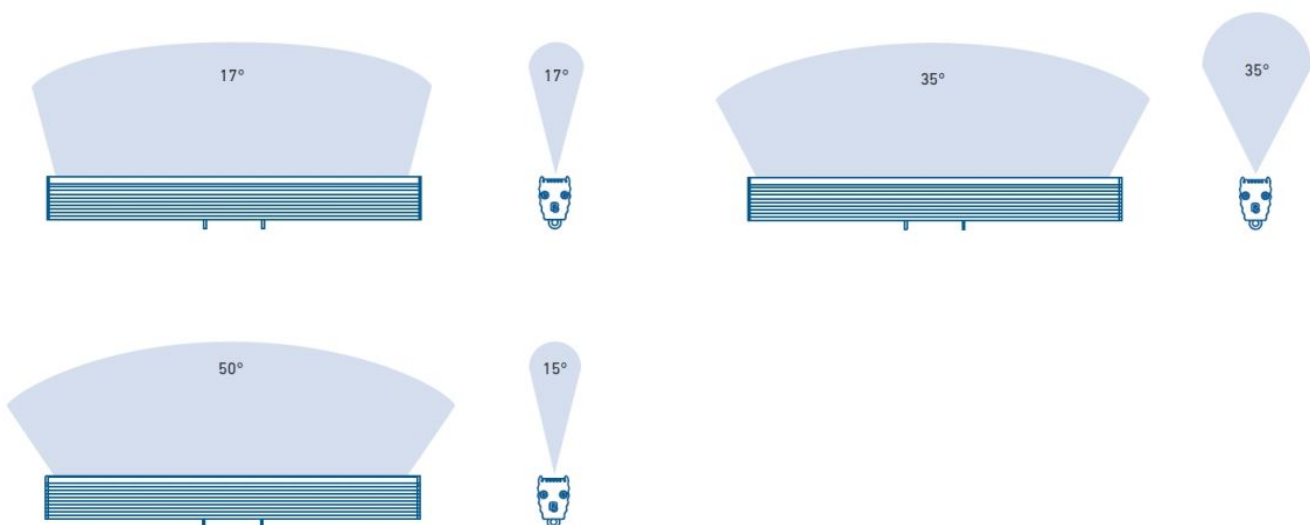

	639940172	639940352	639940502
Version	with glare shield		
dimnable	dimmable		
	629940172	629940352	629940502
Version	without glare shield with straight cover		
Typ. color temperature	4000 K		
Light color	cold white		
LED beam angle	17 °	35 °	50x15 °
Typ. luminous flux	5940 lm		
Efficiency	110 lm/W		
EEC of installed light source(s)	F		
Typ. color rendering index	83		
SDCM MacAdam	3		
Number of LEDs	36		

## FURTHER DATA

	629927172	639927172
Material	aluminium	
Finish	anodised	
Color of material	aluminium	
Type of protection	IP 67	
Indoor/Outdoor	Outdoor	
Ambient temperature Ta max	55 ° C	
Length	996 mm	
Width	28 mm	
Height	39 mm	54 mm
Weight	1100 gr	1230 gr
Cable length/cable finishing	5m cable with free wire ends	
Remarks	Impact resistance: IK10 without mounting bracket and cantilever arm	without mounting bracket and cantilever arm

## BEAM ANGLE