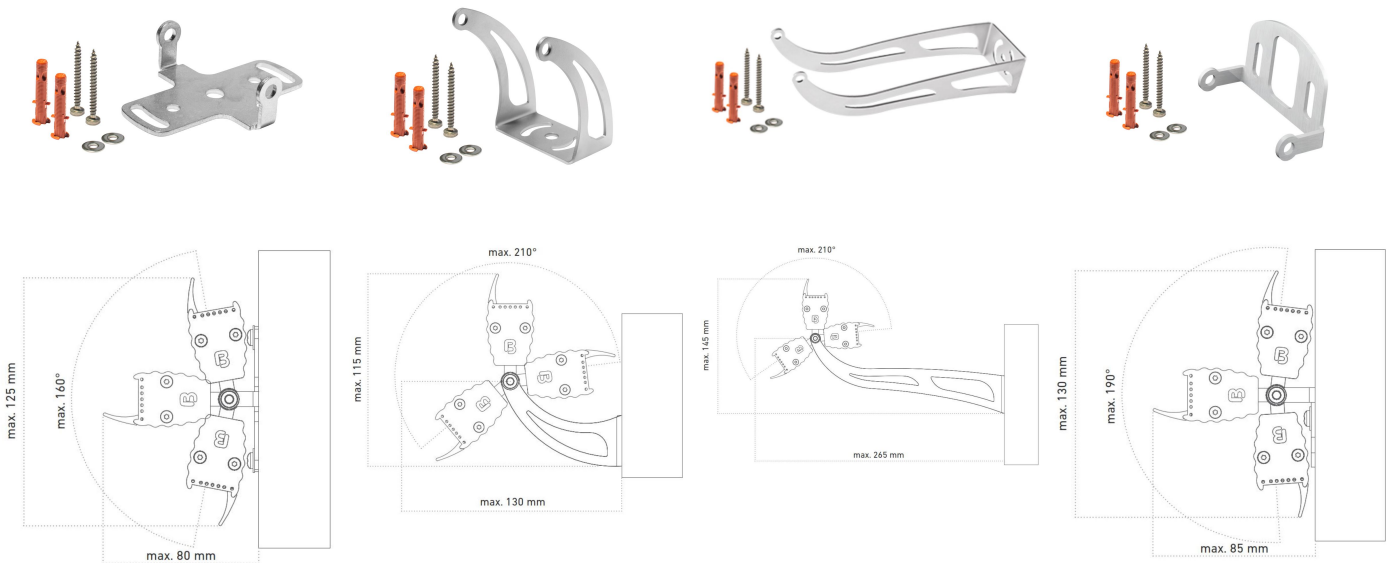

ACCESSORIES

	62399487	62399488	62399489	62399490
Description	mounting bracket standard, for mounting in ceiling and floor, incl. 2 screws and 2 dowels, distance to wall 15 mm	cantilever arm, for mounting on walls, incl. 2 screws and 2 dowels, distance to wall 65 mm	cantilever arm long, for mounting on walls, incl. 2 screws and 2 dowels, distance to wall 201 mm	Mounting bracket 90° Bergamo, incl. 2 screws and 2 dowels, distance to wall 20 mm
Material	304 stainless steel			
Length	73,7 mm	71,4 mm	206,3 mm	40,6 mm
Width	58 mm			
Height	20,4 mm	55,5 mm	85,5 mm	25,4 mm
Remarks	Mounting bracket V2A steel, nylon dowel, spacer sleeve brass nickel plated, screws, washers, snorkel washer, nut			

Note: Please use two holders for a luminaire length of 996 mm.

NOTE

In the case of series-produced items, the dimensions, weights and designs specified in catalogs etc. are subject to standard commercial and reasonable tolerances of series production. These deviations do not constitute a defect. Even minor deviations in size, color and surface as well as technical modifications shall not be considered a defect. Warranted properties shall only apply if they have been confirmed by us in writing.

The guarantee period for the product is 5 years and begins on the day of shipment. Reference is the date of the delivery bill. The guarantee period may differ for accessories.