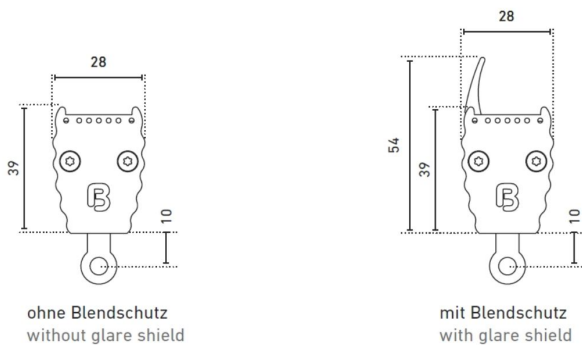

# BERgamo 1.2 - Wallwasher 996 mm - Outdoor

anodised aluminium - 3 white tones - 3 beam angles

- elegant wallwasher with high lumen output for indoor and outdoor architectural area illumination
- seamless and shadowless alignment possible, several luminaires operable with one controller
- temperature monitoring, automatic dimming of the LEDs in the case of overheating to protect from damage
- impact resistance: IK10 (without glare shield)
- anodised aluminium housing - coloured anodised on request
- outdoor luminaire with or without glare shield

## SIDE VIEW OF THE 2 AVAILABLE VARIANTS (WITH CONNECTION CABLE)

## FURTHER DATA

	629927172	639927172
Material	aluminium	
Finish	anodised	
Color of material	aluminium	
Type of protection	IP 67	
Indoor/Outdoor	Outdoor	
Ambient temperature Ta max	55 ° C	
Length	996 mm	
Width	28 mm	
Height	39 mm	54 mm
Weight	1100 gr	1230 gr
Cable length/cable finishing	5m cable with free wire ends	
Remarks	Impact resistance: IK10 without mounting bracket and cantilever arm	without mounting bracket and cantilever arm