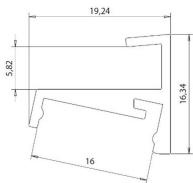

Please refer to the notes on expansion and assembly at the end of the data sheet!

ALUMINIUM PROFILE

| | 62399451 | 62399452 | 62399453 | 62399455 |
|-----------------|--|----------|----------|----------|
| Length | 1000 mm | 2010 mm | 3020 mm | 5030 mm |
| Width | 19,2 mm | | | |
| Height | 16,3 mm | | | |
| Material | Aluminium EN AW 6060 | | | |
| Weight | 179,6 gr | 359,2 gr | 538,8 gr | 898,0 gr |
| Remarks | zur Regalbeleuchtung - wird einfach vorne auf eine 6mm Glasplatte (=Fachboden) aufgesteckt und der LED-Streifen strahlt schräg von oben auf die Ware | | | |

DIMENSIONED DRAWING

COVER

| | 62398201 | 62398211 | 62398221 |
|--------------------|--|--|--|
| Description | Plastic cover flat, clear, PMMA, for maximum light yield and protection of the LED strip | Plastic cover flat, frosted white, PMMA, for a glare-free light distribution and concealment of the technology | Plastic cover flat, satined, PMMA, for a diffused light distribution and concealment of the technology |
| Material | PMMA | | |
| Length | 1000 mm | | |
| Width | 15,6 mm | | |
| Height | 3,8 mm | | |

| | |
|---------------|-----------------|
| | 62399456 |
| Length | 2 mm |
| Width | 19,24 mm |
| Height | 8,8 mm |

APPLICATION

All aluminium profiles and covers are subject to certain length tolerances. This is +20/-0 mm irrespective of the length, i.e. a profile has at least the specified length, but can be up to 20 mm longer.

If you require an exact length, please specify this when ordering (article number 62397000).

Please note that the materials aluminum and PMMA can expand when the temperature changes vary greatly. With a temperature change of 20°C the expansion difference can be up to 1.2 mm per meter! This is no deficiency of the product but a normal physical process.