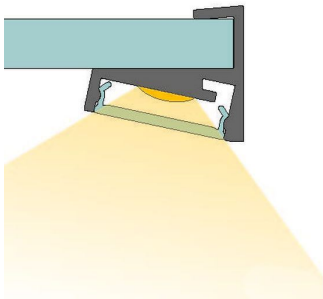

| | |
|---------------|-----------------|
| | 62399456 |
| Length | 2 mm |
| Width | 19,24 mm |
| Height | 8,8 mm |

APPLICATION

All aluminium profiles and covers are subject to certain length tolerances. This is +20/-0 mm irrespective of the length, i.e. a profile has at least the specified length, but can be up to 20 mm longer.

Installation note: If you directly install two aluminum profiles edge to edge (without end caps), please pay attention during installation, that you don't glue the LED strip directly over the joint, since the profiles at temperature fluctuations - especially at large lengths - will expand/contract (s. section 1) and then the LED tape may be damaged. At joints the LED strip has to be cut at the marked positions and reconnected with flexible solder bridges with corresponding expansion reserve (min. 5mm).