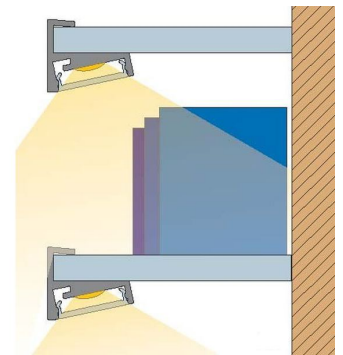

For other lengths please replace the last digit of the article number by: 2 = 2.01m / 3 = 3.02m / 5 = 5.03m

DIMENSIONED DRAWING

END CAPS

| | 62399456 |
|--------------------|--|
| Description | 2x GARliano end cap silver, suitable for Vetro 6 and Vetro 8 |

| | |
|---------------|-----------------|
| | 62399456 |
| Length | 2 mm |
| Width | 19,24 mm |
| Height | 8,8 mm |

APPLICATION

All aluminium profiles and covers are subject to certain length tolerances. This is +20/-0 mm irrespective of the length, i.e. a profile has at least the specified length, but can be up to 20 mm longer.

Installation note: If you directly install two aluminum profiles edge to edge (without end caps), please pay attention during installation, that you don't glue the LED strip directly over the joint, since the profiles at temperature fluctuations - especially at large lengths - will expand/contract (s. section 1) and then the LED tape may be damaged. At joints the LED strip has to be cut at the marked positions and reconnected with flexible solder bridges with corresponding expansion reserve (min. 5mm).