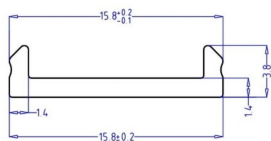

Please refer to the notes on expansion and assembly at the end of the data sheet!

ALUMINIUM PROFILE

| | 62399451 | 62399452 | 62399453 | 62399455 |
|-----------------|--|----------|----------|----------|
| Length | 1000 mm | 2010 mm | 3020 mm | 5030 mm |
| Width | 19,2 mm | | | |
| Height | 16,3 mm | | | |
| Material | Aluminium EN AW 6060 | | | |
| Weight | 179,6 gr | 359,2 gr | 538,8 gr | 898,0 gr |
| Remarks | zur Regalbeleuchtung - wird einfach vorne auf eine 6mm Glasplatte (=Fachboden) aufgesteckt und der LED-Streifen strahlt schräg von oben auf die Ware | | | |

DIMENSIONED DRAWING

COVER

| | 62398201 | 62398211 | 62398221 |
|--------------------|--|--|--|
| Description | Plastic cover flat, clear, PMMA, for maximum light yield and protection of the LED strip | Plastic cover flat, frosted white, PMMA, for a glare-free light distribution and concealment of the technology | Plastic cover flat, satined, PMMA, for a diffused light distribution and concealment of the technology |
| Material | PMMA | | |
| Length | 1000 mm | | |
| Width | 15,6 mm | | |
| Height | 3,8 mm | | |

For other lengths please replace the last digit of the article number by: 2 = 2.01m / 3 = 3.02m / 5 = 5.03m

DIMENSIONED DRAWING

END CAPS

| | 62399456 |
|--------------------|--|
| Description | 2x GARliano end cap silver, suitable for Vetro 6 and Vetro 8 |

| | |
|---------------|-----------------|
| | 62399456 |
| Length | 2 mm |
| Width | 19,24 mm |
| Height | 8,8 mm |

APPLICATION

All aluminium profiles and covers are subject to certain length tolerances. This is +20/-0 mm irrespective of the length, i.e. a profile has at least the specified length, but can be up to 20 mm longer.