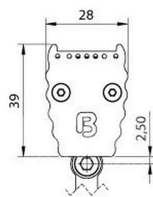

LATERAL VIEW OF THE THREE VARIETIES

LIGHT DATA

| | 62331417 | 62331426 | 62331437 | 62331455 |
|--------------------------------|--|----------|----------|----------|
| Version | without glare shield with straight cover | | | |
| Cut | 63331417 | 63331426 | 63331437 | 63331455 |
| | with glare shield with straight cover | | | |
| Version | 64331417 | 64331426 | 64331437 | 64331455 |
| | without glare shield with semicircular cover | | | |
| LED beam angle | 17 ° | 26 ° | 37 ° | 43x16 ° |
| Typ. luminous flux | 660 lm | | | |
| Dominating wavelength | 470 nm | | | |
| Efficiency | 28 lm/W | | | |
| Energy efficiency class | B | | | |
| Number of LEDs | 12 | | | |

FURTHER DATA

| | 62331417 | 62331426 | 62331437 | 62331455 |
|------------------------------|--|----------|----------|----------|
| Material | Aluminium | | | |
| Finish | anodised | | | |
| Color of material | aluminium | | | |
| Type of protection | IP 30 | | | |
| Indoor/Outdoor | Indoor | | | |
| Umgebungstemperatur Ta max | 55 ° C | | | |
| Length | 336 mm | | | |
| Width | 28 mm | | | |
| Height | 39 mm | | | |
| Weight | 350 gr | | | |
| Cable length/cable finishing | 5m cable with free wire ends | | | |
| Remarks | Impact resistance: IK10 without mounting bracket and cantilever arm | | | |

Maximum values at Ta=25°C

ACCESSORIES

| | 62399487 | 62399488 | 62399489 |
|-------------|---|--|--|
| Description | mounting bracket standard, for mounting in ceiling and floor, incl. 2 screws and 2 dowels, distance to wall 15 mm | cantilever arm, for mounting on walls, incl. 2 screws and 2 dowels, distance to wall 65 mm | cantilever arm long, for mounting on walls, incl. 2 screws and 2 dowels, distance to wall 201 mm |
| Material | 304 stainless steel | | |
| Length | 73,7 mm | 71,4 mm | 206,3 mm |
| Width | 58 mm | | |
| Height | 20,4 mm | 55,5 mm | 85,5 mm |
| Remarks | Mounting bracket V2A steel, nylon dowel, spacer sleeve brass nickel plated, screws, washers, snorkel washer, nut | | |