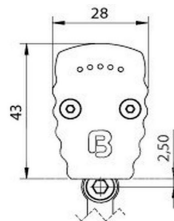

LATERAL VIEW OF THE THREE VARIETIES

LIGHT DATA

| | 62331417 | 62331426 | 62331437 | 62331455 |
|--------------------------------|--|----------|----------|----------|
| Version | without glare shield with straight cover | | | |
| Cut | 63331417 | 63331426 | 63331437 | 63331455 |
| | with glare shield with straight cover | | | |
| Version | 64331417 | 64331426 | 64331437 | 64331455 |
| | without glare shield with semicircular cover | | | |
| LED beam angle | 17 ° | 26 ° | 37 ° | 43x16 ° |
| Typ. luminous flux | 660 lm | | | |
| Dominating wavelength | 470 nm | | | |
| Efficiency | 28 lm/W | | | |
| Energy efficiency class | B | | | |
| Number of LEDs | 12 | | | |

FURTHER DATA

| | 62331417 | 62331426 | 62331437 | 62331455 |
|------------------------------|--|----------|----------|----------|
| Material | Aluminium | | | |
| Finish | anodised | | | |
| Color of material | aluminium | | | |
| Type of protection | IP 30 | | | |
| Indoor/Outdoor | Indoor | | | |
| Umgebungstemperatur Ta max | 55 ° C | | | |
| Length | 336 mm | | | |
| Width | 28 mm | | | |
| Height | 39 mm | | | |
| Weight | 350 gr | | | |
| Cable length/cable finishing | 5m cable with free wire ends | | | |
| Remarks | Impact resistance: IK10 without mounting bracket and cantilever arm | | | |

Maximum values at Ta=25°C

ACCESSORIES

| | 62399487 | 62399488 | 62399489 |
|-------------|---|--|--|
| Description | mounting bracket standard, for mounting in ceiling and floor, incl. 2 screws and 2 dowels, distance to wall 15 mm | cantilever arm, for mounting on walls, incl. 2 screws and 2 dowels, distance to wall 65 mm | cantilever arm long, for mounting on walls, incl. 2 screws and 2 dowels, distance to wall 201 mm |
| Material | 304 stainless steel | | |
| Length | 73,7 mm | 71,4 mm | 206,3 mm |
| Width | 58 mm | | |
| Height | 20,4 mm | 55,5 mm | 85,5 mm |
| Remarks | Mounting bracket V2A steel, nylon dowel, spacer sleeve brass nickel plated, screws, washers, snorkel washer, nut | | |