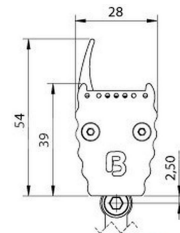

LATERAL VIEW OF THE THREE VARIETIES

LIGHT DATA

| | 62331417 | 62331426 | 62331437 | 62331455 |
|--------------------------------|--|----------|----------|----------|
| Version | without glare shield with straight cover | | | |
| Cut | 63331417 | 63331426 | 63331437 | 63331455 |
| | with glare shield with straight cover | | | |
| Version | 64331417 | 64331426 | 64331437 | 64331455 |
| | without glare shield with semicircular cover | | | |
| LED beam angle | 17 ° | 26 ° | 37 ° | 43x16 ° |
| Typ. luminous flux | 660 lm | | | |
| Dominating wavelength | 470 nm | | | |
| Efficiency | 28 lm/W | | | |
| Energy efficiency class | B | | | |
| Number of LEDs | 12 | | | |

FURTHER DATA

| | 62331417 | 62331426 | 62331437 | 62331455 |
|------------------------------|--|----------|----------|----------|
| Material | Aluminium | | | |
| Finish | anodised | | | |
| Color of material | aluminium | | | |
| Type of protection | IP 30 | | | |
| Indoor/Outdoor | Indoor | | | |
| Umgebungstemperatur Ta max | 55 ° C | | | |
| Length | 336 mm | | | |
| Width | 28 mm | | | |
| Height | 39 mm | | | |
| Weight | 350 gr | | | |
| Cable length/cable finishing | 5m cable with free wire ends | | | |
| Remarks | Impact resistance: IK10 without mounting bracket and cantilever arm | | | |

Maximum values at Ta=25°C

ACCESSORIES

| | 62399487 | 62399488 | 62399489 |
|-------------|---|--|--|
| Description | mounting bracket standard, for mounting in ceiling and floor, incl. 2 screws and 2 dowels, distance to wall 15 mm | cantilever arm, for mounting on walls, incl. 2 screws and 2 dowels, distance to wall 65 mm | cantilever arm long, for mounting on walls, incl. 2 screws and 2 dowels, distance to wall 201 mm |
| Material | 304 stainless steel | | |
| Length | 73,7 mm | 71,4 mm | 206,3 mm |
| Width | 58 mm | | |
| Height | 20,4 mm | 55,5 mm | 85,5 mm |
| Remarks | Mounting bracket V2A steel, nylon dowel, spacer sleeve brass nickel plated, screws, washers, snorkel washer, nut | | |