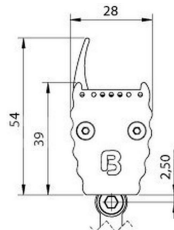

# BERgamo HP

Linear Luminaire - anodised aluminium - Light colour white -  
 Length 336mm - Outdoor

- elegant wallwasher with high lumen output for indoor and outdoor architectural area illumination
- seamless and shadowless alignment possible, several luminaires operable with one controller
- Impact resistance: IK10
- Temperature monitoring. Automatic dimming of the LEDs in the case of overheating to protect from damage
- anodised aluminium housing, coloured eloxal on request
- outdoor: high end full encapsulation for excellent protection (IP 67/68\*)

## LATERAL VIEW OF THE TWO VARIETIES

## FURTHER DATA

	62342617	62342626	62342637	62342655	62342817	62342826	62342837	62342855	62343317	62343326	62343337	62343355
Material	Aluminium											
Finish	anodised											
Color of material	aluminium eloxiert											
Type of protection	IP 67;IP 68				IP 67				IP 67;IP 68			
Indoor/Outdoor	Outdoor											
Umgebungstemperatur Ta max	55 ° C											
Length	336 mm											
Width	28 mm											
Height	39 mm											
Weight	350 gr											
Cable length/cable finishing	5m cable with free wire ends											
Remarks	Impact resistance: IK10 without mounting bracket and cantilever arm											

## ACCESSORIES

	62399487	62399488	62399489
Description	mounting bracket standard, for mounting in ceiling and floor, incl. 2 screws and 2 dowels, distance to wall 15 mm	cantilever arm, for mounting on walls, incl. 2 screws and 2 dowels, distance to wall 65 mm	cantilever arm long, for mounting on walls, incl. 2 screws and 2 dowels, distance to wall 201 mm
Material	304 stainless steel		
Length	73,7 mm	71,4 mm	206,3 mm
Width	58 mm		
Height	20,4 mm	55,5 mm	85,5 mm
Remarks	Mounting bracket V2A steel, nylon dowel, spacer sleeve brass nickel plated, screws, washers, snorkel washer, nut		