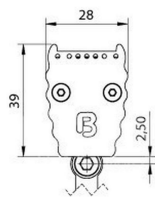

# BERgamo HP

Linear Luminaire - anodised aluminium - Light colour white -  
 Length 336mm - Outdoor

- elegant wallwasher with high lumen output for indoor and outdoor architectural area illumination
- seamless and shadowless alignment possible, several luminaires operable with one controller
- Impact resistance: IK10
- Temperature monitoring. Automatic dimming of the LEDs in the case of overheating to protect from damage
- anodised aluminium housing, coloured eloxal on request
- outdoor: high end full encapsulation for excellent protection (IP 67/68\*)

## LATERAL VIEW OF THE TWO VARIETIES

## FURTHER DATA

	62342617	62342626	62342637	62342655	62342817	62342826	62342837	62342855	62343317	62343326	62343337	62343355
Material	Aluminium											
Finish	anodised											
Color of material	aluminium eloxiert											
Type of protection	IP 67;IP 68				IP 67				IP 67;IP 68			
Indoor/Outdoor	Outdoor											
Umgebungstemperatur Ta max	55 ° C											
Length	336 mm											
Width	28 mm											
Height	39 mm											
Weight	350 gr											
Cable length/cable finishing	5m cable with free wire ends											
Remarks	Impact resistance: IK10 without mounting bracket and cantilever arm											

## ACCESSORIES

	62399487	62399488	62399489
Description	mounting bracket standard, for mounting in ceiling and floor, incl. 2 screws and 2 dowels, distance to wall 15 mm	cantilever arm, for mounting on walls, incl. 2 screws and 2 dowels, distance to wall 65 mm	cantilever arm long, for mounting on walls, incl. 2 screws and 2 dowels, distance to wall 201 mm
Material	304 stainless steel		
Length	73,7 mm	71,4 mm	206,3 mm
Width	58 mm		
Height	20,4 mm	55,5 mm	85,5 mm
Remarks	Mounting bracket V2A steel, nylon dowel, spacer sleeve brass nickel plated, screws, washers, snorkel washer, nut		