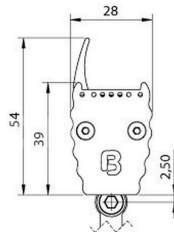

LATERAL VIEW OF THE TWO VARIETIES

LIGHT DATA

	62672617	62672626	62672637	62672655	62672817	62672826	62672837	62672855	62673317	62673326	62673337	62673355
Version	ohne Blendschutz											
dimmbare	dimmbare											
	63672617	63672626	63672637	63672655	63672817	63672826	63672837	63672855	63673317	63673326	63673337	63673355
Version	mit Blendschutz											
Typ. color temperature	4000 K				2700 K				3000 K			
Light color	cold white				warm white				white			
LED beam angle	17 °	26 °	37 °	43x16 °	17 °	26 °	37 °	43x16 °	17 °	26 °	37 °	43x16 °
Typ. luminous flux	3960 lm				3560 lm				3760 lm			
Efficiency	110 lm/W				99 lm/W				104 lm/W			
Energy efficiency class	A+											
Typ. color rendering index	83											
SDCM MacAdam	3											
Number of LEDs	24