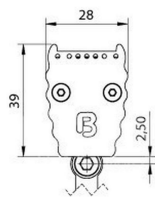

LATERAL VIEW OF THE TWO VARIETIES

LIGHT DATA

	62672617	62672626	62672637	62672655	62672817	62672826	62672837	62672855	62673317	62673326	62673337	62673355
Version	ohne Blendschutz											
dimmbare	dimmbare											
	63672617	63672626	63672637	63672655	63672817	63672826	63672837	63672855	63673317	63673326	63673337	63673355
Version	mit Blendschutz											
Typ. color temperature	4000 K				2700 K				3000 K			
Light color	cold white				warm white				white			
LED beam angle	17 °	26 °	37 °	43x16 °	17 °	26 °	37 °	43x16 °	17 °	26 °	37 °	43x16 °
Typ. luminous flux	3960 lm				3560 lm				3760 lm			
Efficiency	110 lm/W				99 lm/W				104 lm/W			
Energy efficiency class	A+											
Typ. color rendering index	83											
SDCM MacAdam	3											
Number of LEDs	24