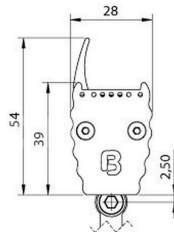

LATERAL VIEW OF THE TWO VARIETIES

LIGHT DATA

| | 62991317 | 62991326 | 62991337 | 62991355 |
|-------------------------|--|----------|----------|----------|
| Version | without glare shield with straight cover | | | |
| Version | 63991317 | 63991326 | 63991337 | 63991355 |
| Version | with glare shield with straight cover | | | |
| LED beam angle | 17 ° | 26 ° | 37 ° | 43x16 ° |
| Typ. luminous flux | 4680 lm | | | |
| Dominating wavelength | 523 nm | | | |
| Efficiency | 65 lm/W | | | |
| Energy efficiency class | A | | | |
| Number of LEDs | 36 | | | |

FURTHER DATA

| | 62991317 | 62991326 | 62991337 | 62991355 |
|------------------------------|----------|----------|--|----------|
| Material | | | Aluminium | |
| Finish | | | anodised | |
| Color of material | | | aluminium | |
| Type of protection | | | IP 67;IP 68 | |
| Indoor/Outdoor | | | Outdoor | |
| Umgebungstemperatur Ta max | | | 55 ° C | |
| Length | | | 996 mm | |
| Width | | | 28 mm | |
| Height | | | 39 mm | |
| Weight | | | 1275 gr | |
| Cable length/cable finishing | | | 5m cable with free wire ends | |
| Remarks | | | Impact resistance: IK10 without mounting bracket and cantilever arm | |

Maximum values at Ta=25°C

ACCESSORIES

| | 62399487 | 62399488 | 62399489 |
|-------------|---|--|--|
| Description | mounting bracket standard, for mounting in ceiling and floor, incl. 2 screws and 2 dowels, distance to wall 15 mm | cantilever arm, for mounting on walls, incl. 2 screws and 2 dowels, distance to wall 65 mm | cantilever arm long, for mounting on walls, incl. 2 screws and 2 dowels, distance to wall 201 mm |
| Material | | 304 stainless steel | |
| Length | 73,7 mm | 71,4 mm | 206,3 mm |
| Width | | 58 mm | |
| Height | 20,4 mm | 55,5 mm | 85,5 mm |
| Remarks | Mounting bracket V2A steel, nylon dowel, spacer sleeve brass nickel plated, screws, washers, snorkel washer, nut | | |