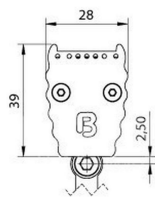

LATERAL VIEW OF THE TWO VARIETIES

LIGHT DATA

| | 62991317 | 62991326 | 62991337 | 62991355 |
|-------------------------|--|----------|----------|----------|
| Version | without glare shield with straight cover | | | |
| Version | 63991317 | 63991326 | 63991337 | 63991355 |
| Version | with glare shield with straight cover | | | |
| LED beam angle | 17 ° | 26 ° | 37 ° | 43x16 ° |
| Typ. luminous flux | 4680 lm | | | |
| Dominating wavelength | 523 nm | | | |
| Efficiency | 65 lm/W | | | |
| Energy efficiency class | A | | | |
| Number of LEDs | 36 | | | |

FURTHER DATA

| | 62991317 | 62991326 | 62991337 | 62991355 |
|------------------------------|----------|----------|--|----------|
| Material | | | Aluminium | |
| Finish | | | anodised | |
| Color of material | | | aluminium | |
| Type of protection | | | IP 67;IP 68 | |
| Indoor/Outdoor | | | Outdoor | |
| Umgebungstemperatur Ta max | | | 55 ° C | |
| Length | | | 996 mm | |
| Width | | | 28 mm | |
| Height | | | 39 mm | |
| Weight | | | 1275 gr | |
| Cable length/cable finishing | | | 5m cable with free wire ends | |
| Remarks | | | Impact resistance: IK10 without mounting bracket and cantilever arm | |

Maximum values at Ta=25°C

ACCESSORIES

| | 62399487 | 62399488 | 62399489 |
|-------------|---|--|--|
| Description | mounting bracket standard, for mounting in ceiling and floor, incl. 2 screws and 2 dowels, distance to wall 15 mm | cantilever arm, for mounting on walls, incl. 2 screws and 2 dowels, distance to wall 65 mm | cantilever arm long, for mounting on walls, incl. 2 screws and 2 dowels, distance to wall 201 mm |
| Material | | 304 stainless steel | |
| Length | 73,7 mm | 71,4 mm | 206,3 mm |
| Width | | 58 mm | |
| Height | 20,4 mm | 55,5 mm | 85,5 mm |
| Remarks | Mounting bracket V2A steel, nylon dowel, spacer sleeve brass nickel plated, screws, washers, snorkel washer, nut | | |