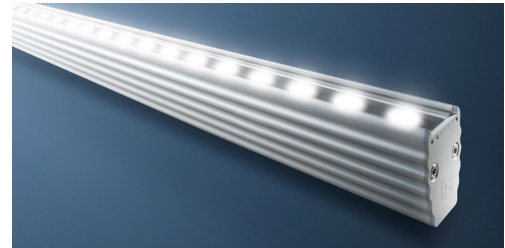

BERgamo HP

Linear Luminaire - anodised aluminium - Light colour white -
Length 996mm - Outdoor

- elegant wallwasher with high lumen output for indoor and outdoor architectural area illumination
- seamless and shadowless alignment possible, several luminaires operable with one controller
- Impact resistance: IK10
- Temperature monitoring. Automatic dimming of the LEDs in the case of overheating to protect from damage
- anodised aluminium housing, coloured eloxal on request
- outdoor: high end full encapsulation for excellent protection (IP 67/68*)

LATERAL VIEW OF THE TWO VARIETIES

LIGHT DATA

	62992817	62992826	62992837	62992855	62993317	62993326	62993337	62993355
Version	ohne Blendschutz							
dimmable	dimmable							
	63992817	63992826	63992837	63992855	63993317	63993326	63993337	63993355
Version	mit Blendschutz							
Typ. color temperature	2700 K				3000 K			
Light color	warm white				white			
LED beam angle	17 °	26 °	37 °	43x16 °	17 °	26 °	37 °	43x16 °
Typ. luminous flux	5340 lm				5640 lm			
Efficiency	99 lm/W				104 lm/W			
Energy efficiency class	A+							
Typ. color rendering index	83							
SDCM MacAdam	3							
Number of LEDs	36							

POWER DATA

	62992617
Constant voltage/Constant current	CV
Operating voltage	24 V DC
Typ. power	54 W
Lifetime L70	>60000 h

FURTHER DATA

	62992617	63992617
dimable	dimable	
Material	Aluminium	
Finish	anodised	
Color of material	aluminium eloxiert	aluminium
Type of protection	IP 67;IP 68	
Indoor/Outdoor	Outdoor	
Umgebungstemperatur Ta max	55 ° C	
Length	996 mm	
Width	28 mm	
Height	39 mm	54 mm
Weight	1100 gr	1230 gr
Cable length/cable finishing	5m cable with free wire ends	
Remarks	Impact resistance: IK10 without mounting bracket and cantilever arm	