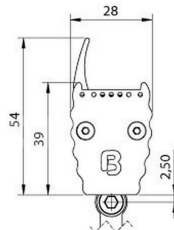

LATERAL VIEW OF THE TWO VARIETIES

LIGHT DATA

	62992817	62992826	62992837	62992855	62993317	62993326	62993337	62993355
Version	ohne Blendschutz							
dimmable	dimmable							
	63992817	63992826	63992837	63992855	63993317	63993326	63993337	63993355
Version	mit Blendschutz							
Typ. color temperature	2700 K				3000 K			
Light color	warm white				white			
LED beam angle	17 °	26 °	37 °	43x16 °	17 °	26 °	37 °	43x16 °
Typ. luminous flux	5340 lm				5640 lm			
Efficiency	99 lm/W				104 lm/W			
Energy efficiency class	A+							
Typ. color rendering index	83							
SDCM MacAdam	3							
Number of LEDs	36							

	62992617	62992626	62992637	62992655
Version	ohne Blendschutz			
dimmable	dimmable			
	63992617	63992626	63992637	63992655
Version	mit Blendschutz