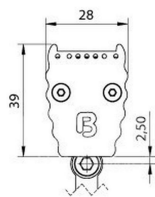

LATERAL VIEW OF THE TWO VARIETIES

LIGHT DATA

	62992817	62992826	62992837	62992855	62993317	62993326	62993337	62993355
Version	ohne Blendschutz							
dimmable	dimmable							
	63992817	63992826	63992837	63992855	63993317	63993326	63993337	63993355
Version	mit Blendschutz							
Typ. color temperature	2700 K				3000 K			
Light color	warm white				white			
LED beam angle	17 °	26 °	37 °	43x16 °	17 °	26 °	37 °	43x16 °
Typ. luminous flux	5340 lm				5640 lm			
Efficiency	99 lm/W				104 lm/W			
Energy efficiency class	A+							
Typ. color rendering index	83							
SDCM MacAdam	3							
Number of LEDs	36							

	62992617	62992626	62992637	62992655
Version	ohne Blendschutz			
dimmable	dimmable			
	63992617	63992626	63992637	63992655
Version	mit Blendschutz