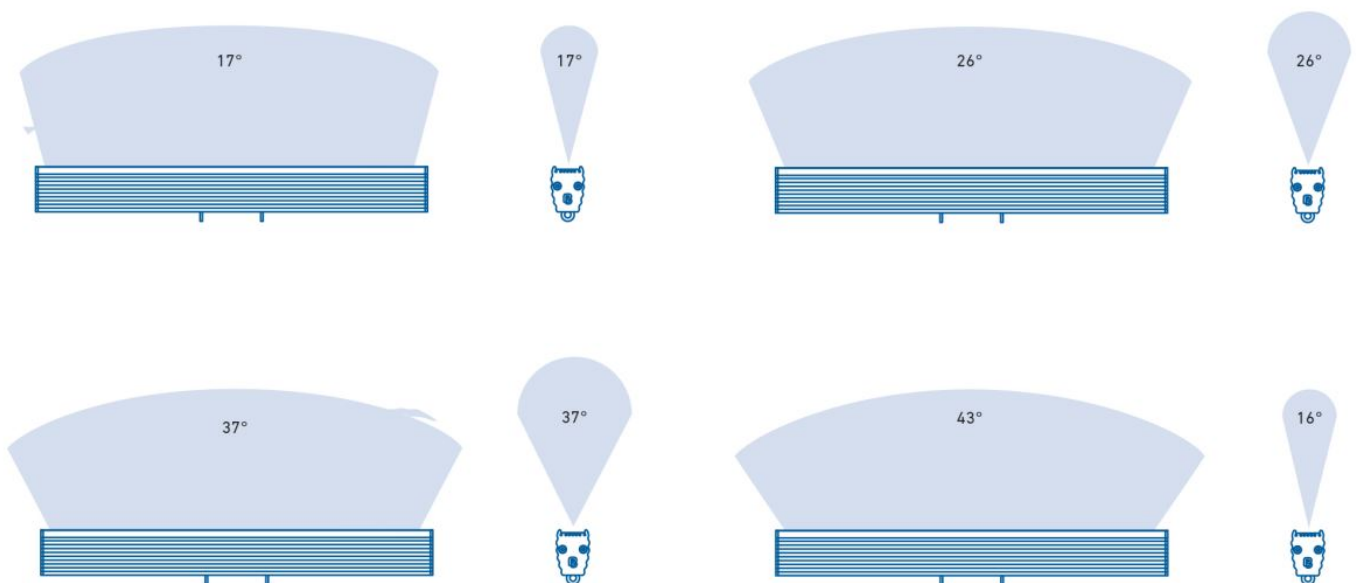

BERgamo HP

Linear Luminaire - anodised aluminium - Light colour white -
Length 996mm - Outdoor

- elegant wallwasher with high lumen output for indoor and outdoor architectural area illumination
- seamless and shadowless alignment possible, several luminaires operable with one controller
- Impact resistance: IK10
- Temperature monitoring. Automatic dimming of the LEDs in the case of overheating to protect from damage
- anodised aluminium housing, coloured eloxal on request
- outdoor: high end full encapsulation for excellent protection (IP 67/68*)

POWER DATA

	62992617
Constant voltage/Constant current	CV
Operating voltage	24 V DC
Typ. power	54 W
Lifetime L70	>60000 h

FURTHER DATA

	62992617	63992617
dimable	dimable	
Material	Aluminium	
Finish	anodised	
Color of material	aluminium eloxiert	aluminium
Type of protection	IP 67;IP 68	
Indoor/Outdoor	Outdoor	
Umgebungstemperatur Ta max	55 ° C	
Length	996 mm	
Width	28 mm	
Height	39 mm	54 mm
Weight	1100 gr	1230 gr
Cable length/cable finishing	5m cable with free wire ends	
Remarks	Impact resistance: IK10 without mounting bracket and cantilever arm	

Note: The specifications under "Power data" and "Further data" apply to all respective variants.

Maximum values at Ta=25°C

BEAM ANGLE

ACCESSORIES

	62399487	62399488	62399489	62399490
Description	mounting bracket standard, for mounting in ceiling and floor, incl. 2 screws and 2 dowels, distance to wall 15 mm	cantilever arm, for mounting on walls, incl. 2 screws and 2 dowels, distance to wall 65 mm	cantilever arm long, for mounting on walls, incl. 2 screws and 2 dowels, distance to wall 201 mm	Mounting bracket 90° Bergamo, incl. 2 screws and 2 dowels, distance to wall 20 mm
Material	304 stainless steel			
Length	73,7 mm	71,4 mm	206,3 mm	40,6 mm
Width	58 mm			
Height	20,4 mm	55,5 mm	85,5 mm	25,4 mm
Remarks	Mounting bracket V2A steel, nylon dowel, spacer sleeve brass nickel plated, screws, washers, snorkel washer, nut			