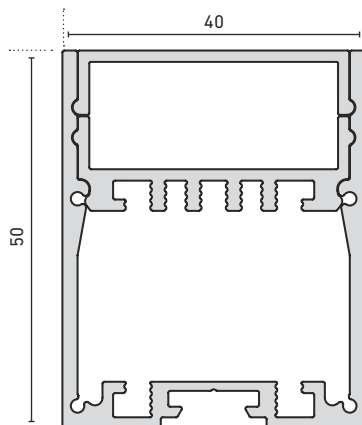

- » elegant pendant luminaire made of anodised aluminium
- » compact dimensions - same housing for the canopy and pendant luminaire, thus uniform appearance when combined
- » pendulum length can be set individually (factory setting 1,500 mm)
- » luminaire length is made to order (680 mm to 2,000 mm)
- » range of diffusers to choose from depending on the desired effect
- » high-quality branded power supply integrated in the canopy
- » homogeneous light line with opal white diffuser 180° and suitable LEDlight flex led strip possible

MESSINA 4050-P PENDELLEUCHE | PENDANT LUMINAIRE

ABMESSUNG | DIMENSIONS: 40 mm x 50 mm

IN NUR 6 SCHRITTEN ZU IHRER INDIVIDUELLEN LEUCHE |
IN ONLY 6 STEPS TO YOUR CUSTOMIZED LUMINAIRE

1	2	3	4	5	6
PROFIL PROFILE	TYP TYPE	LICHTFARBE LIGHT COLOR	LED-STREIFEN LED STRIP	WUNSCHLÄNGE IN MM WISH LENGTH IN MM	ABDECKUNG DIFFUSER
MESSINA 4050-P	Pendelleuchte pendant luminaire	0027 - 2700 K 0030 - 3000 K 0040 - 4000 K	0001 - LEDlight flex 08 8 HIGH EFFICIENCY 0002 - LEDlight flex 08 8 HIGH EFFICIENCY PLUS 0003 - LEDlight flex 08 8 HIGH EFFICIENCY PRO 0004 - LEDlight flex 12 8P HIGH EFFICIENCY 0005 - LEDlight flex 12 8P HIGH EFFICIENCY PLUS 0007 - LEDlight flex 12 8P HIGH EFFICIENCY PRO		0029 - opalweiß opal white 0030 - satiniert satined 0031 - klar clear 0032 - Prisma prisma 0033 - opalweiß 180° opal white 180°

BAUBARE LÄNGE | BUILD LENGTH

TECHNISCHE ZEICHNUNG | TECHNICAL DRAWING

LICHTVERTEILUNGSKURVE | LIGHT DISTRIBUTION CURVE